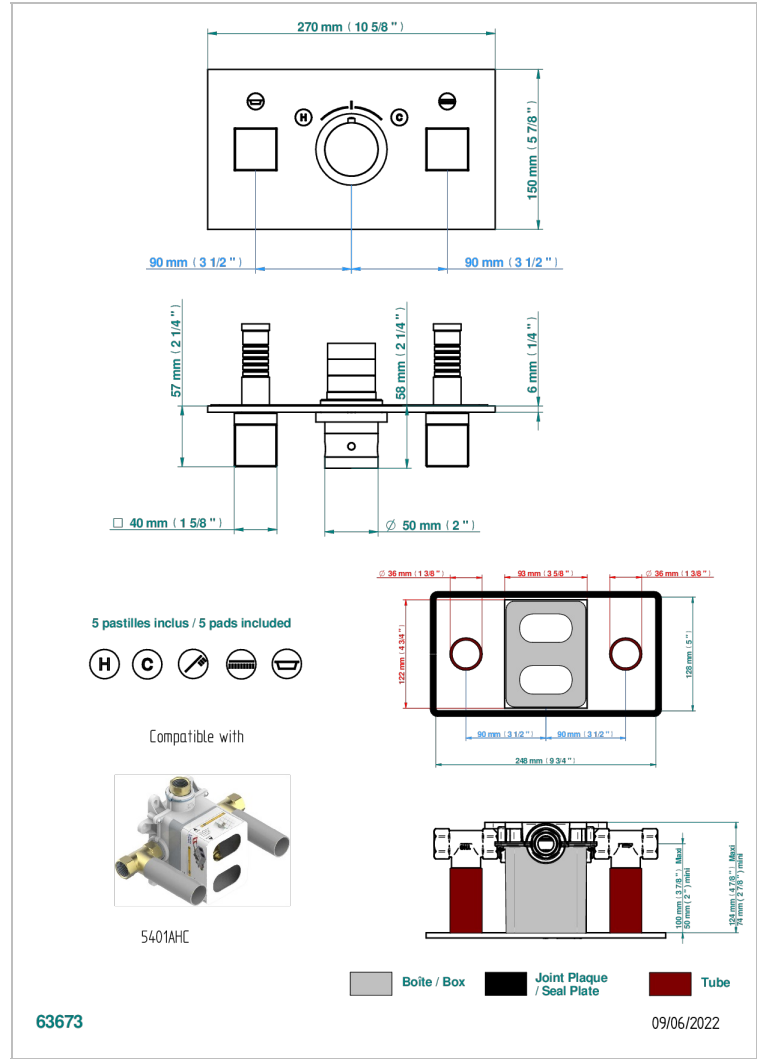

Trim for thermostatic mixer with 2 valves item to be installed horizontal . to adapt on 5 401AHC or 5 401AHM

### CHARACTERISTIC

- Soho 2023
- Trim for thermostatic mixer with 2 valves item to be installed horizontal . to adapt on 5 401AHC or 5 401AHM

### RELATED SKU'S

- Ref. G00-5401AHC 3/4" THG thermostat, 60 l/mn with two valves with wax cartridge delivered with a built-in box, without trim - to be installed horizontal ( for installation with cross handle)
- Ref. G00-5401AHM 3/4" THG thermostat, 60 l/mn with two valves with wax cartridge delivered with a built-in box, without trim - to be installed horizontal ( for installation with lever handle)