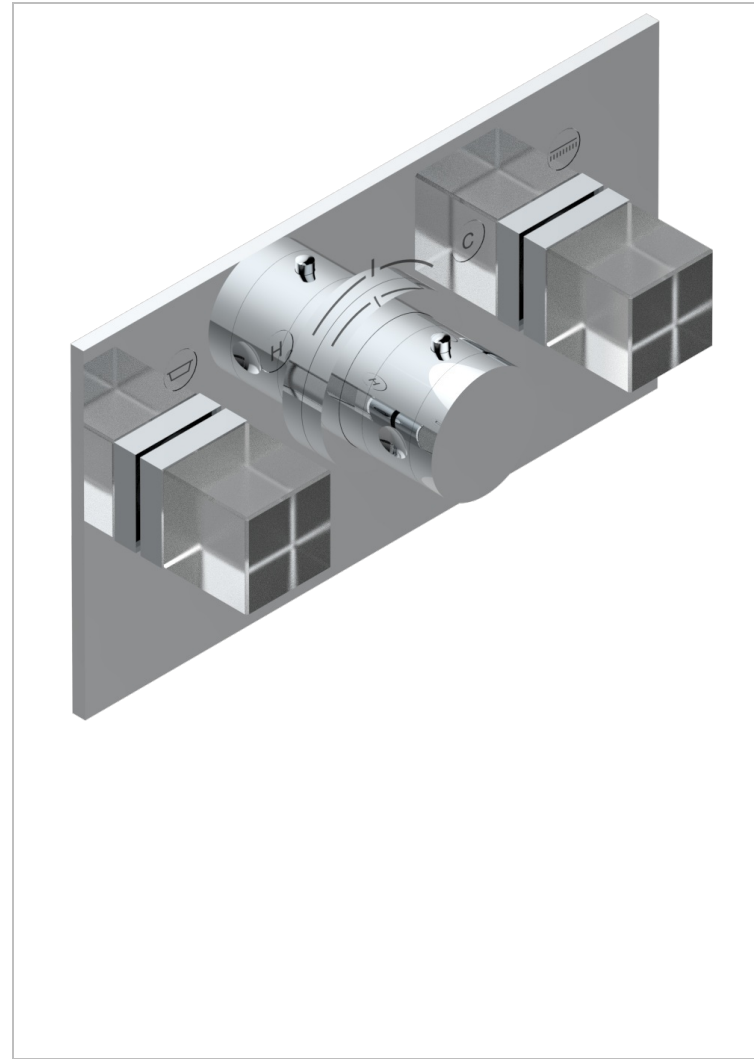

Trim for thermostatic mixer with 2 valves item to be installed horizontal . to adapt on 5 401AHC or 5 401AHM

### CHARACTERISTIC

- Soho 2023
- Trim for thermostatic mixer with 2 valves item to be installed horizontal . to adapt on 5 401AHC or 5 401AHM

### RELATED SKU'S

- Ref. G00-5401AHC 3/4" THG thermostat, 60 l/mn with two valves with wax cartridge delivered with a built-in box, without trim - to be installed horizontal ( for installation with cross handle)
- Ref. G00-5401AHM 3/4" THG thermostat, 60 l/mn with two valves with wax cartridge delivered with a built-in box, without trim - to be installed horizontal ( for installation with lever handle)