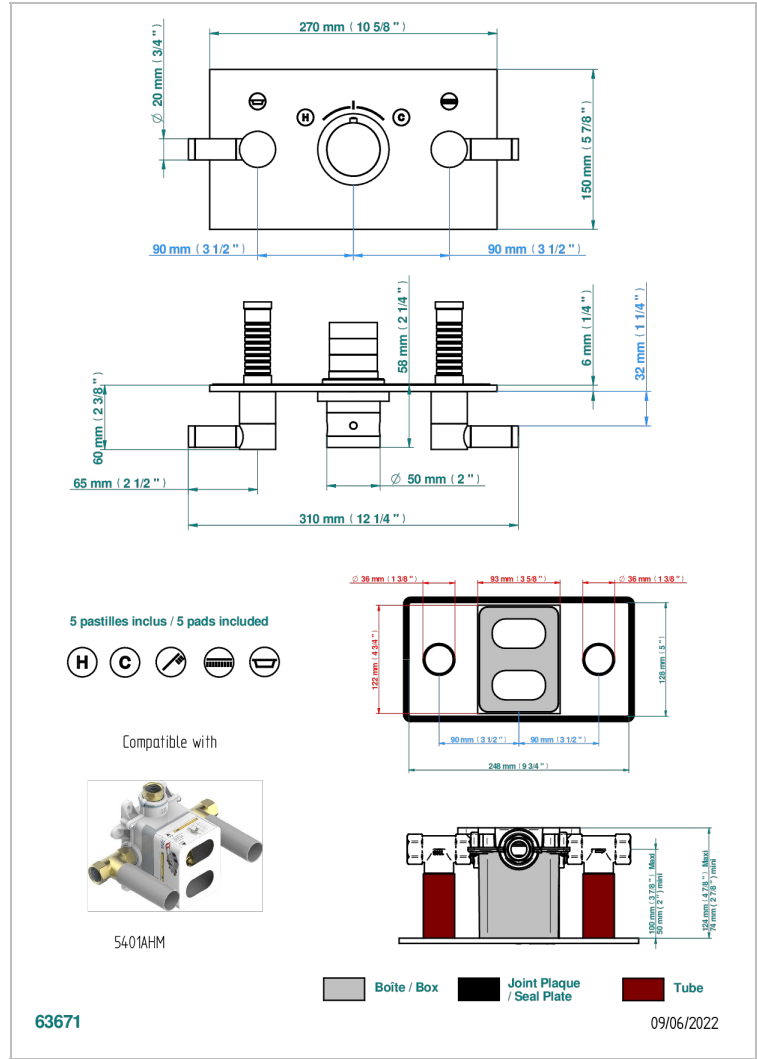

Trim for thermostatic mixer with 2 valves item to be installed horizontal . to adapt on 5 401AHC or 5 401AHM

CARACTERÍSTICAS

- Anoa
- Trim for thermostatic mixer with 2 valves item to be installed horizontal . to adapt on 5 401AHC or 5 401AHM