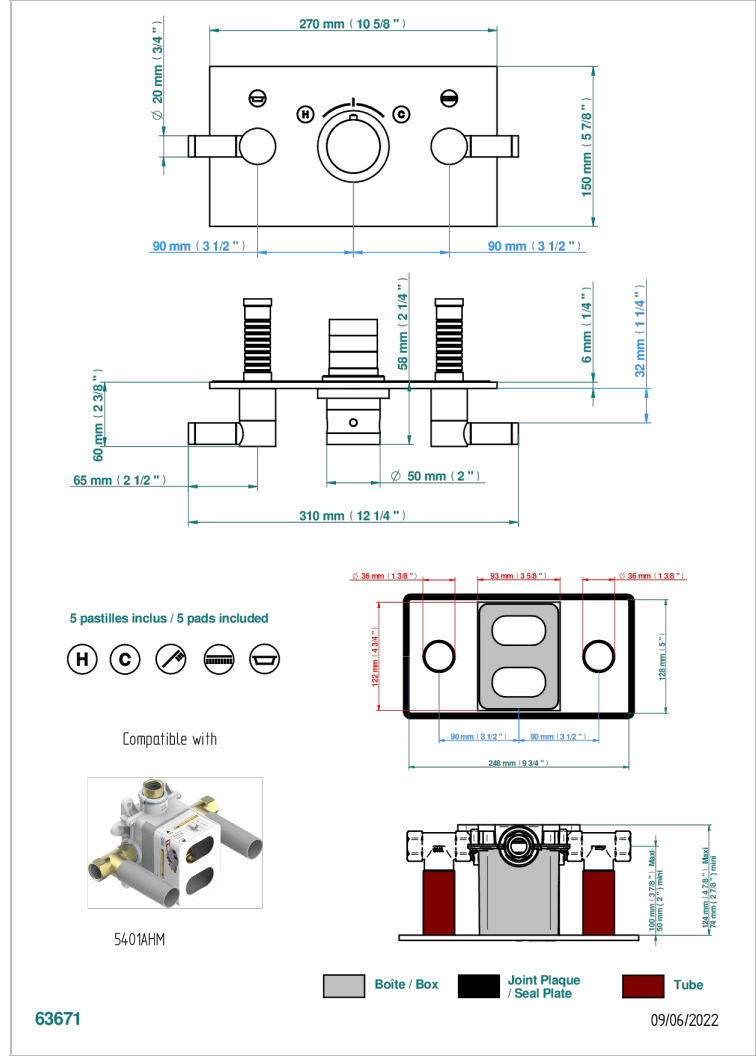

Trim for thermostatic mixer with 2 valves item to be installed horizontal . to adapt on 5 401AHC or 5 401AHM

CHARACTERISTIC

- Anova
- Trim for thermostatic mixer with 2 valves item to be installed horizontal . to adapt on 5 401AHC or 5 401AHM

RELATED SKU'S

- Ref. G00-5401AHC 3/4" THG thermostat, 60 l/mn with two valves with wax cartridge delivered with a built-in box, without trim - to be installed horizontal (for installation with cross handle)
- Ref. G00-5401AHM 3/4" THG thermostat, 60 l/mn with two valves with wax cartridge delivered with a built-in box, without trim - to be installed horizontal (for installation with lever handle)