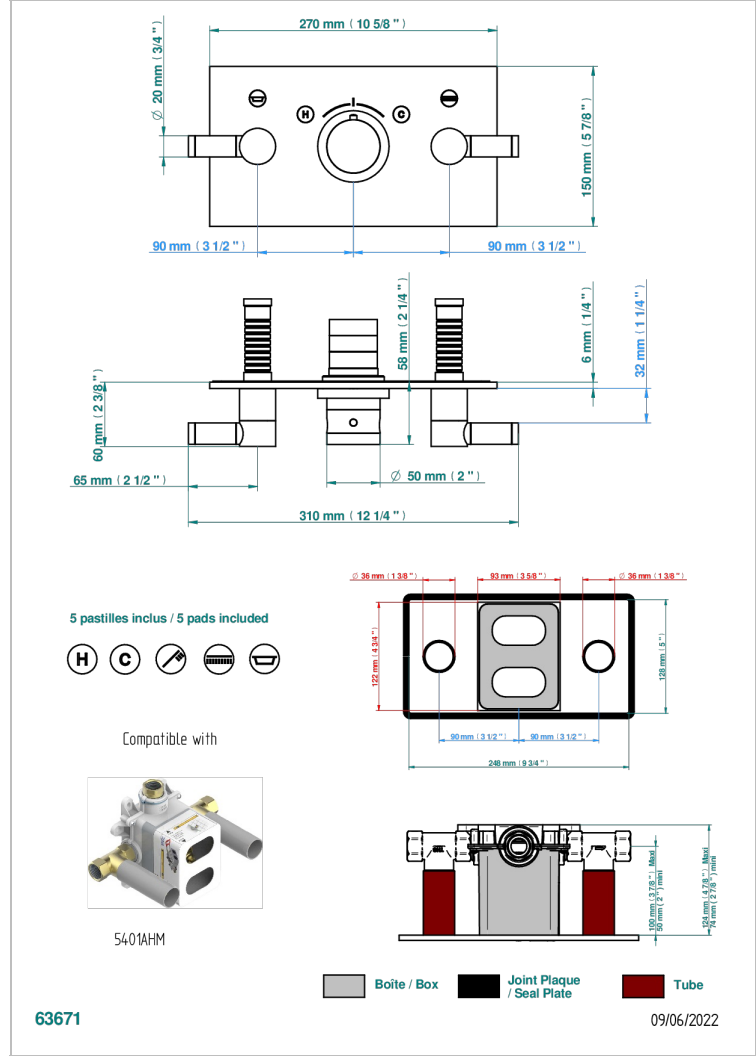

Trim for thermostatic mixer with 2 valves item to be installed horizontal . to adapt on 5 401AHC or 5 401AHM

CHARACTERISTIC

- Anoa
- Trim for thermostatic mixer with 2 valves item to be installed horizontal . to adapt on 5 401AHC or 5 401AHM

RELATED SKU'S

- Ref. G00-5401AHC 3/4" THG thermostat, 60 l/mn with two valves with wax cartridge delivered with a built-in box, without trim - to be installed horizontal (for installation with cross handle)
- Ref. G00-5401AHM 3/4" THG thermostat, 60 l/mn with two valves with wax cartridge delivered with a built-in box, without trim - to be installed horizontal (for installation with lever handle)