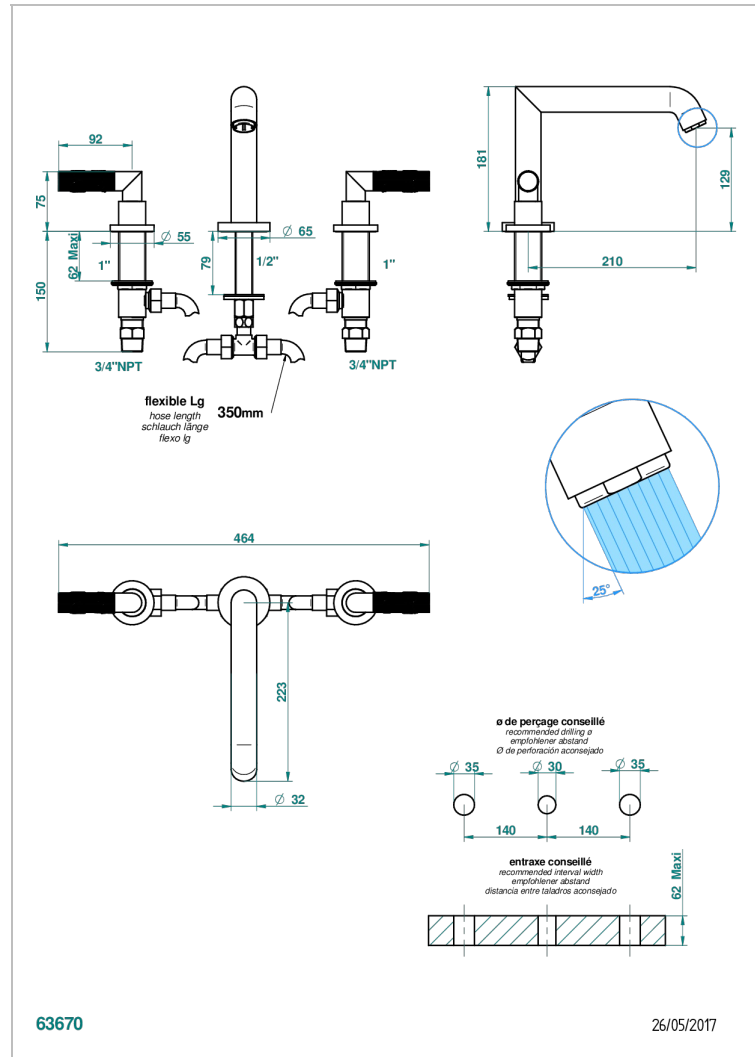

BAMBOU AMBER CRYSTAL

A34-25SGUS

Roman tub set with 3/4" valves

CHARACTERISTIC

- BamboU Amber crystal
- Roman tub set with 3/4" valves

AVAILABLE FINITIONS

Black ceram - D30
Blush PVD - H62
Brass color PVD - H49
Brown bronze color PVD - F33
Chrome polished - A02
Chrome polished / gold polished - G02