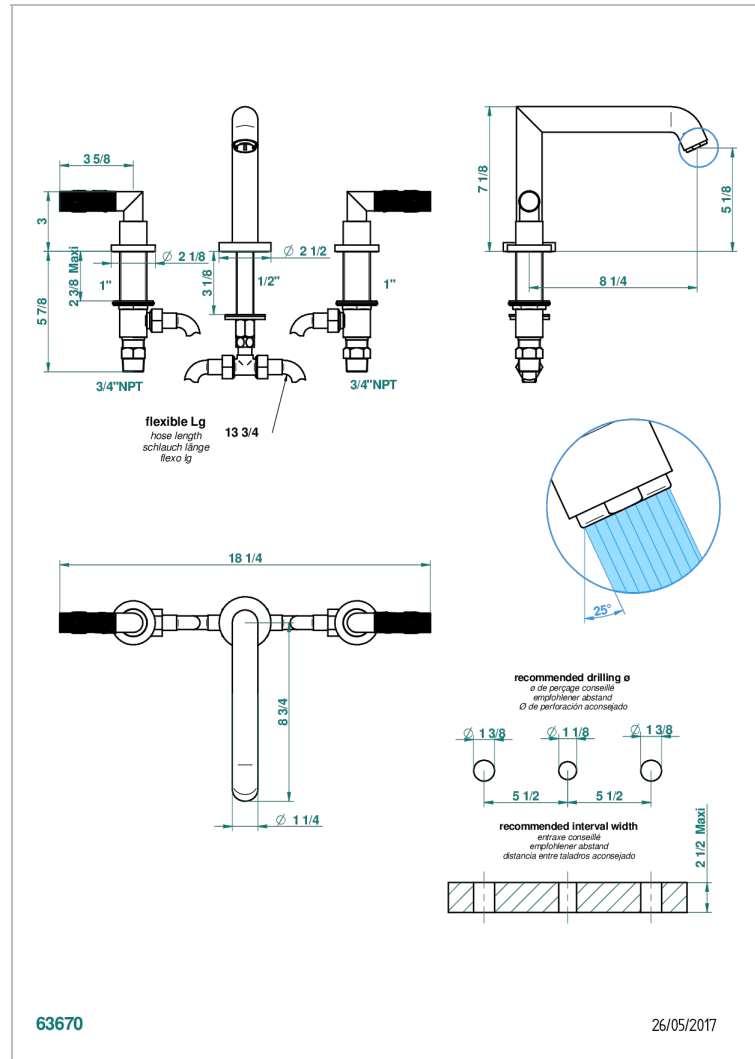

BAMBOU AMBER CRYSTAL

A34-25SGUS

Roman tub set with 3/4" valves

CHARACTERISTIC

- BamboU Amber crystal
- Roman tub set with 3/4" valves

AVAILABLE FINITIONS

Black ceram - D30
Blush PVD - H62
Brass color PVD - H49
Brown bronze color PVD - F33
Chrome polished - A02
Chrome polished / gold polished - G02