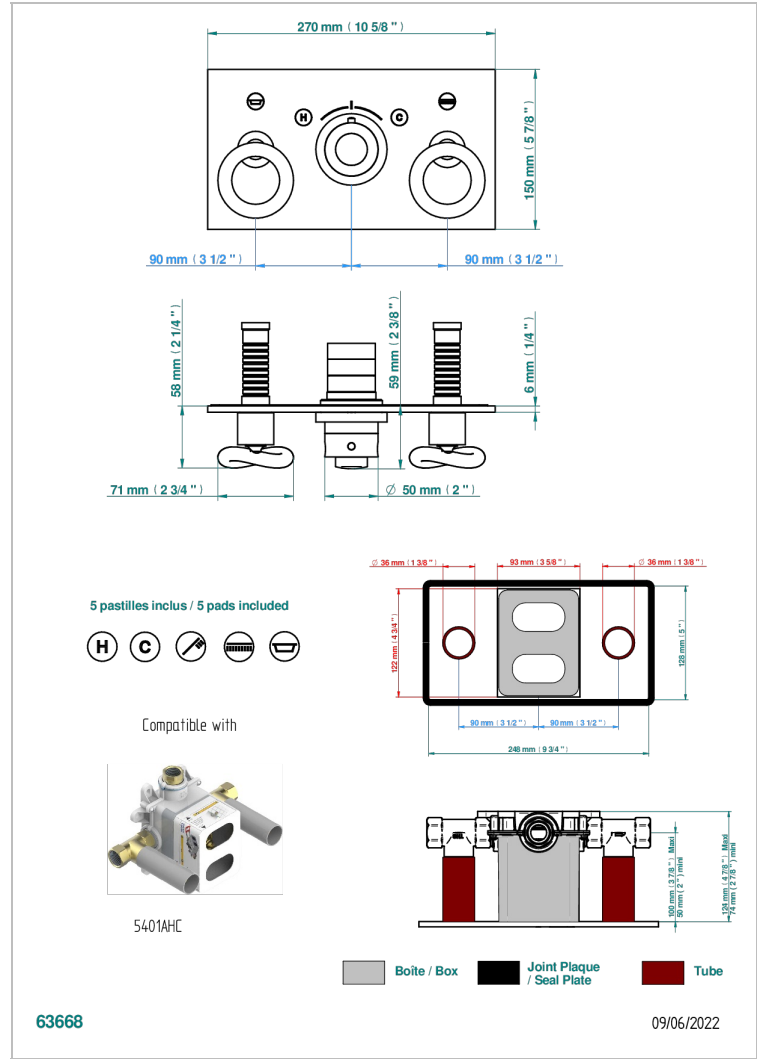

COLLECTION "O"

G4P-5401BEH

THG[®]
PARIS

Trim for thermostatic mixer with 2 valves item to be installed horizontal . to adapt on 5 401AHC or 5 401AHM

CARACTERÍSTICAS

- Collection "O"
- Trim for thermostatic mixer with 2 valves item to be installed horizontal . to adapt on 5 401AHC or 5 401AHM