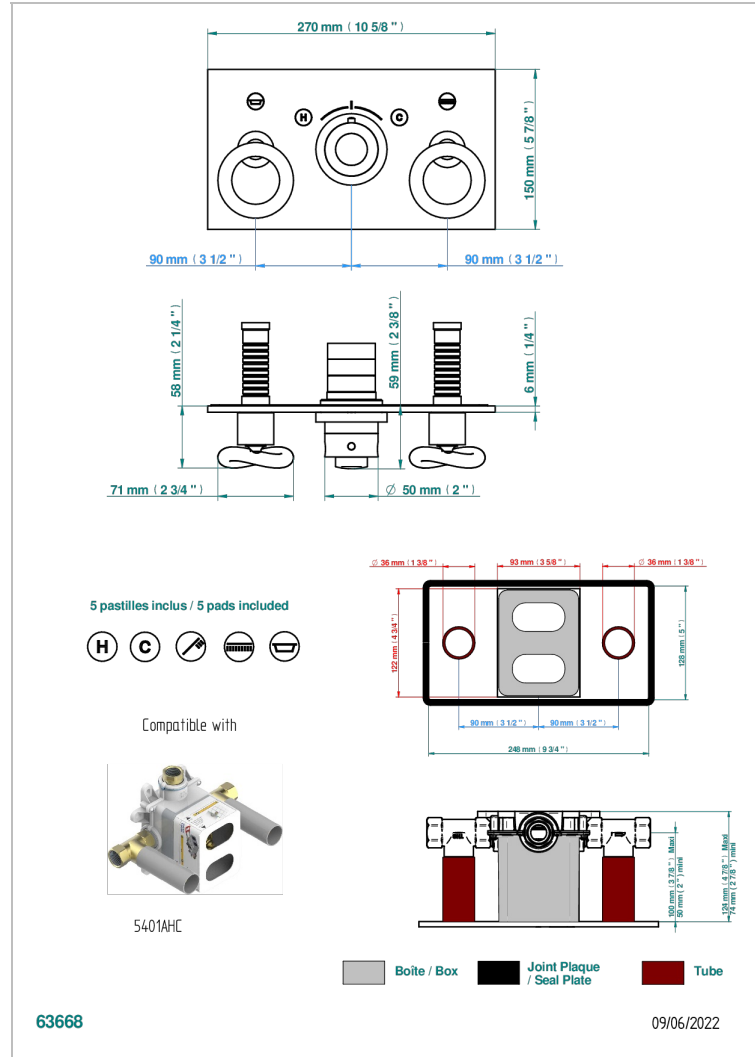

COLLECTION "O"

G4P-5401BEH

THG
PARIS

Trim for THG thermostat with 2 valves ref. 5 401AHM/US rough part supplied with fixing box , item to be installed horizontal

CHARACTERISTIC

- Collection "O"
- Trim for THG thermostat with 2 valves ref. 5 401AHM/US rough part supplied with fixing box , item to be installed horizontal