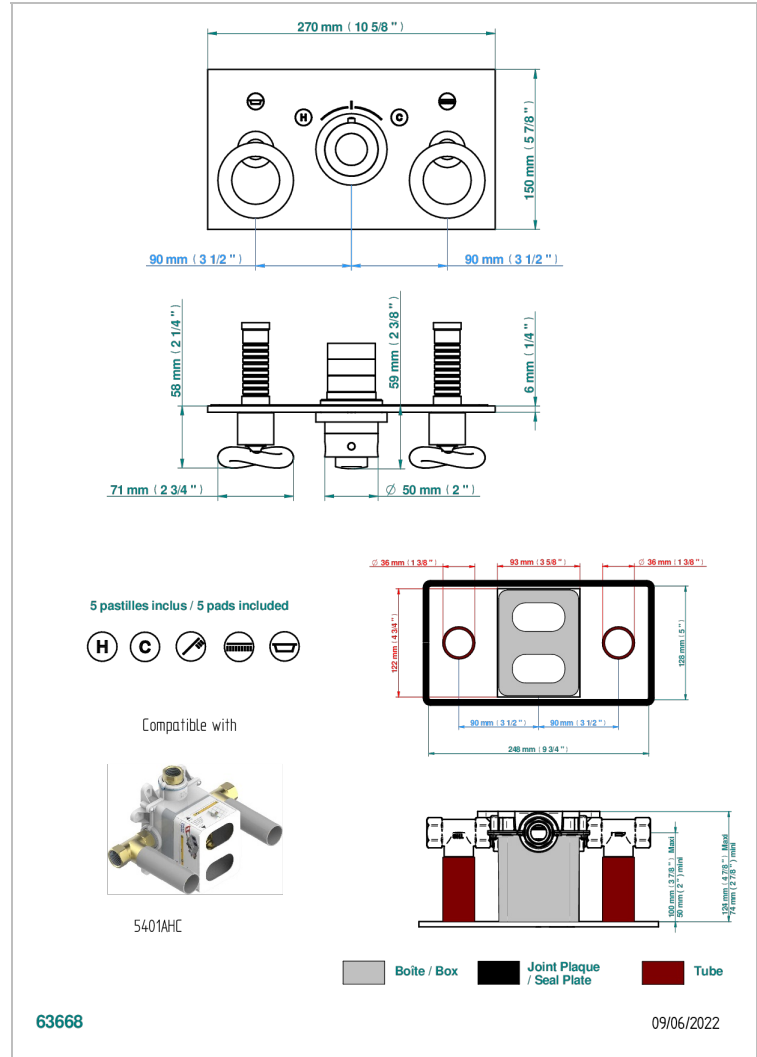

# COLLECTION "O"

G4P-5401BEH

THG<sup>®</sup>  
PARIS

Trim for thermostatic mixer with 2 valves item to be installed horizontal . to adapt on 5 401AHC or 5 401AHM

## CHARACTERISTIC

- Collection "O"
- Trim for thermostatic mixer with 2 valves item to be installed horizontal . to adapt on 5 401AHC or 5 401AHM

## RELATED SKU'S

- Ref. G00-5401AHC 3/4" THG thermostat, 60 l/mn with two valves with wax cartridge delivered with a built-in box, without trim - to be installed horizontal ( for installation with cross handle)
- Ref. G00-5401AHM 3/4" THG thermostat, 60 l/mn with two valves with wax cartridge delivered with a built-in box, without trim - to be installed horizontal ( for installation with lever handle)