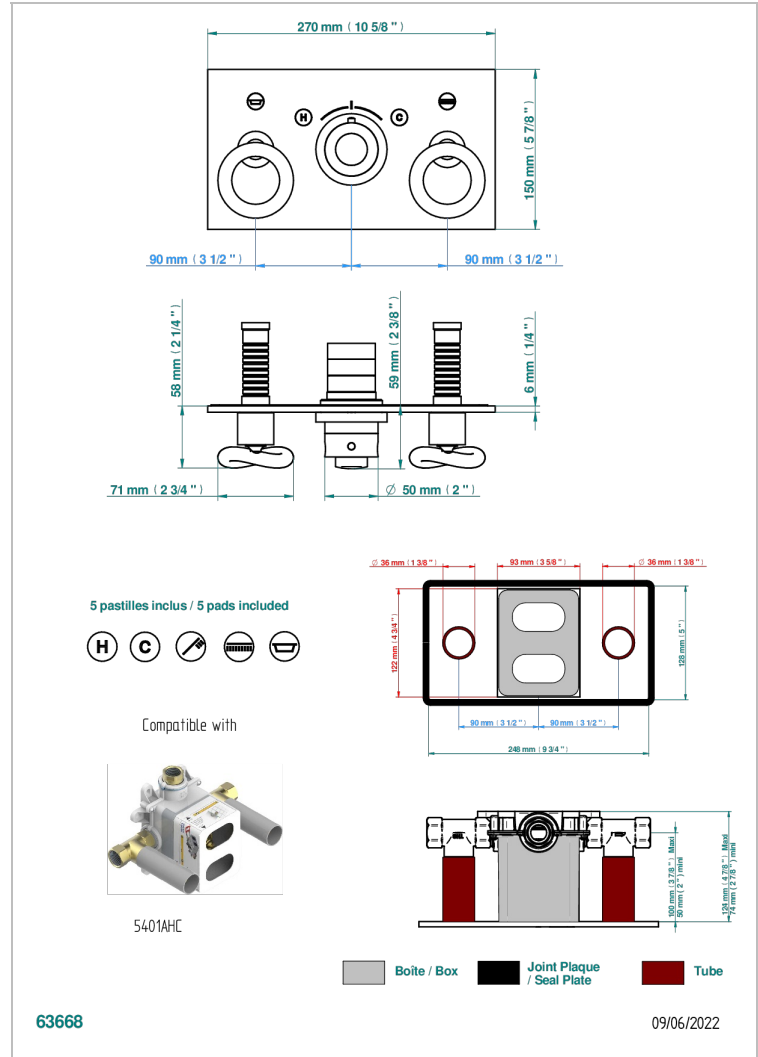

COLLECTION "O"

G4P-5401BEH

THG[®]
PARIS

Trim for thermostatic mixer with 2 valves item to be installed horizontal . to adapt on 5 401AHC or 5 401AHM

CHARACTERISTIC

- Collection "O"
- Trim for thermostatic mixer with 2 valves item to be installed horizontal . to adapt on 5 401AHC or 5 401AHM

RELATED SKU'S

- Ref. G00-5401AHC 3/4" THG thermostat, 60 l/mn with two valves with wax cartridge delivered with a built-in box, without trim - to be installed horizontal (for installation with cross handle)
- Ref. G00-5401AHM 3/4" THG thermostat, 60 l/mn with two valves with wax cartridge delivered with a built-in box, without trim - to be installed horizontal (for installation with lever handle)