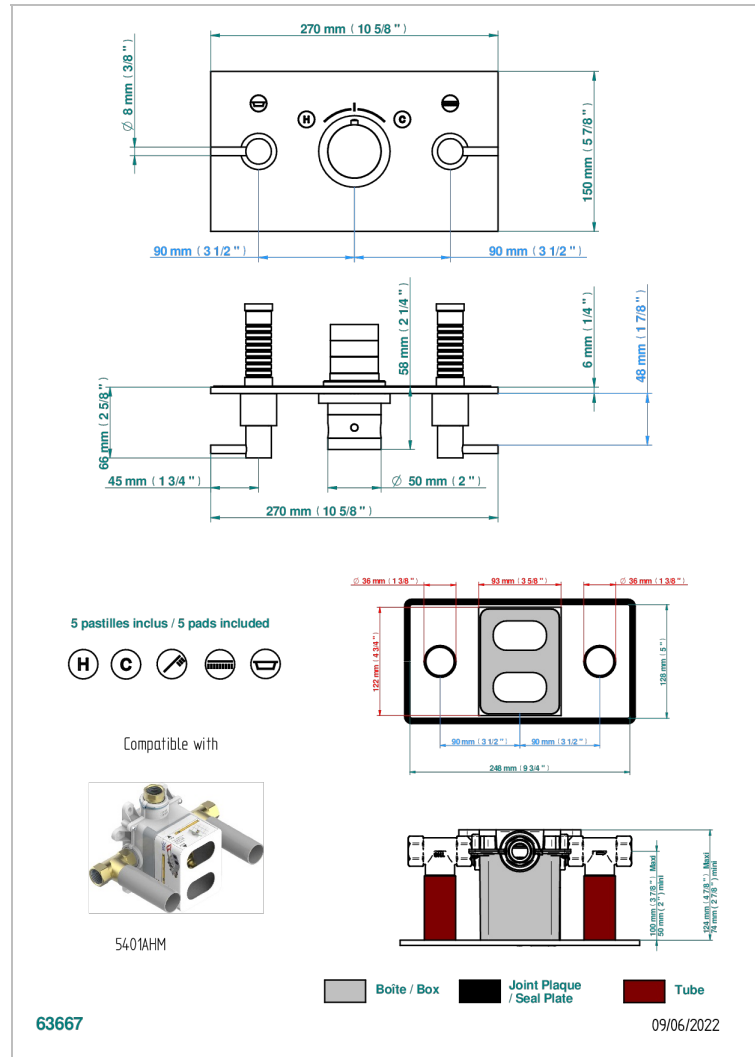

NANO CON MANETAS

G5B-5401BEH

THG[®]
PARIS

Trim for thermostatic mixer with 2 valves item to be installed horizontal . to adapt on 5 401AHC or 5 401AHM

CARACTERÍSTICAS

- Nano con manetas
- Trim for thermostatic mixer with 2 valves item to be installed horizontal . to adapt on 5 401AHC or 5 401AHM