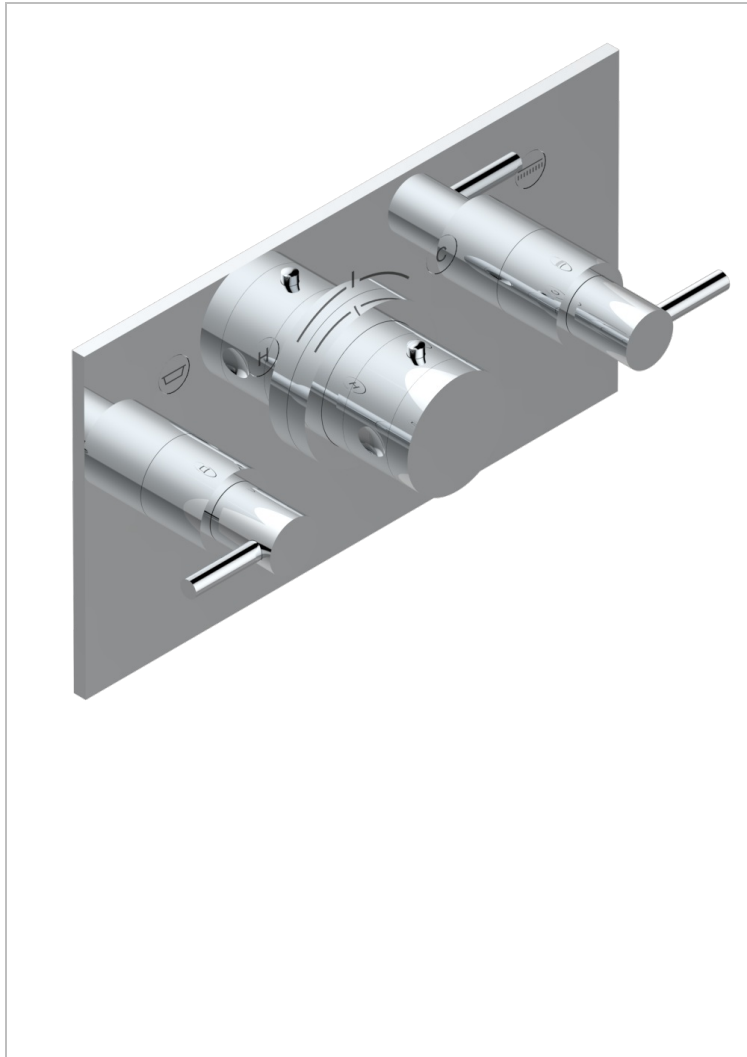

NANO WITH LEVER

G5B-5401BEH

THG[®]
PARIS

Trim for thermostatic mixer with 2 valves item to be installed horizontal . to adapt on 5 401AHC or 5 401AHM

CHARACTERISTIC

- Nano with lever
- Trim for thermostatic mixer with 2 valves item to be installed horizontal . to adapt on 5 401AHC or 5 401AHM

RELATED SKU'S

- Ref. G00-5401AHC 3/4" THG thermostat, 60 l/mn with two valves with wax cartridge delivered with a built-in box, without trim - to be installed horizontal (for installation with cross handle)
- Ref. G00-5401AHM 3/4" THG thermostat, 60 l/mn with two valves with wax cartridge delivered with a built-in box, without trim - to be installed horizontal (for installation with lever handle)

AVAILABLE FINITIONS

Antique nickel - H28
Black ceram - D30
Matt chrome - C02
Matt gold - F07
Matt nickel (color finish) - C01
Polished chrome (color finish) - A02

Polished chrome / Polished gold (color finish) - G02
Polished gold (color finish) - F01
Polished nickel - B01
Soft gold - F30
Soft matt gold - F31