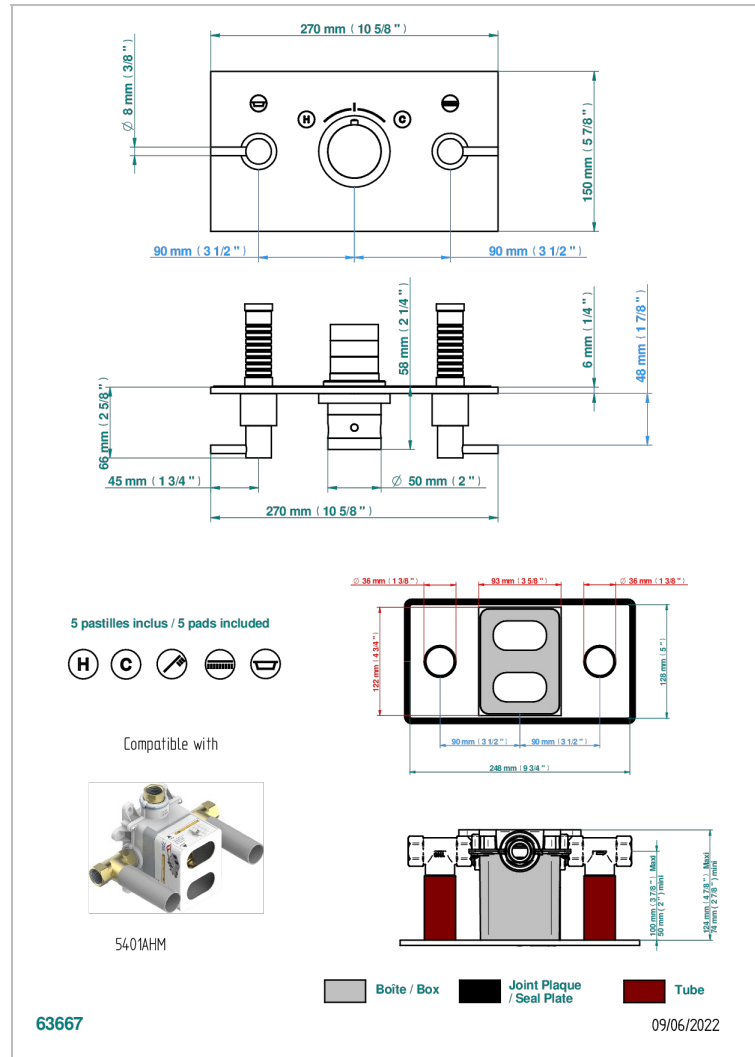

NANO WITH LEVER

G5B-5401BEH

THG[®]
PARIS

Trim for thermostatic mixer with 2 valves item to be installed horizontal . to adapt on 5 401AHC or 5 401AHM

CHARACTERISTIC

- Nano with lever
- Trim for thermostatic mixer with 2 valves item to be installed horizontal . to adapt on 5 401AHC or 5 401AHM

RELATED SKU'S

- Ref. G00-5401AHC 3/4" THG thermostat, 60 l/mn with two valves with wax cartridge delivered with a built-in box, without trim - to be installed horizontal (for installation with cross handle)
- Ref. G00-5401AHM 3/4" THG thermostat, 60 l/mn with two valves with wax cartridge delivered with a built-in box, without trim - to be installed horizontal (for installation with lever handle)