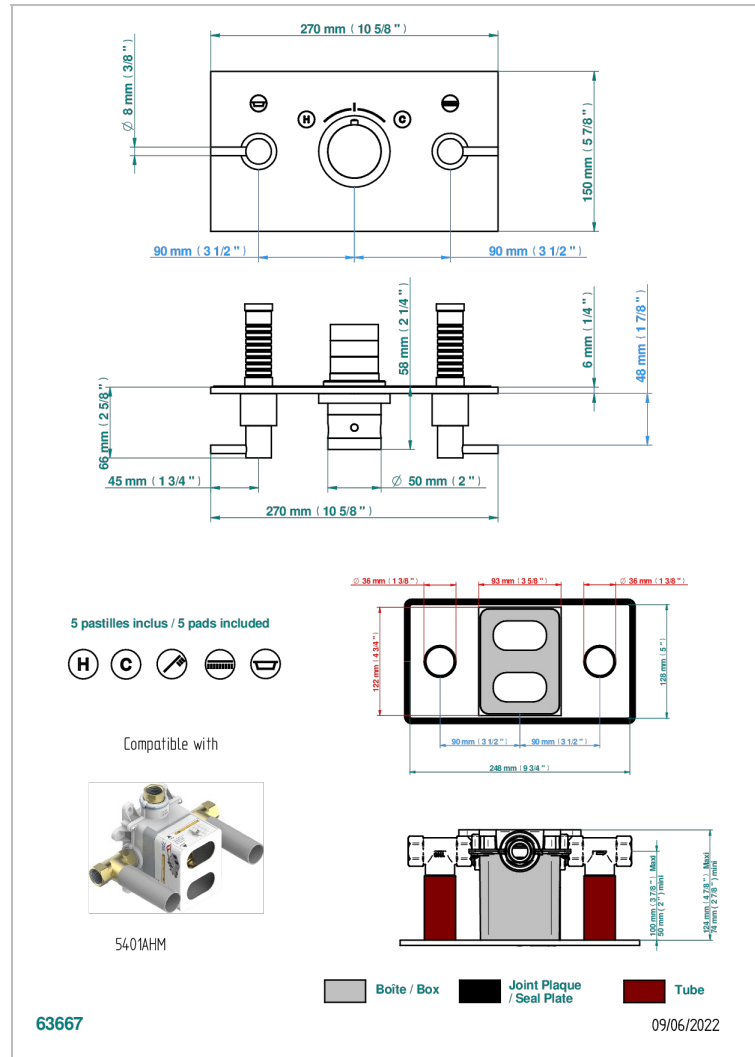

# NANO WITH LEVER

G5B-5401BEH

THG<sup>®</sup>  
PARIS

Trim for thermostatic mixer with 2 valves item to be installed horizontal . to adapt on 5 401AHC or 5 401AHM

## CHARACTERISTIC

- Nano with lever
- Trim for thermostatic mixer with 2 valves item to be installed horizontal . to adapt on 5 401AHC or 5 401AHM

## RELATED SKU'S

- Ref. G00-5401AHC 3/4" THG thermostat, 60 l/mn with two valves with wax cartridge delivered with a built-in box, without trim - to be installed horizontal ( for installation with cross handle)
- Ref. G00-5401AHM 3/4" THG thermostat, 60 l/mn with two valves with wax cartridge delivered with a built-in box, without trim - to be installed horizontal ( for installation with lever handle)