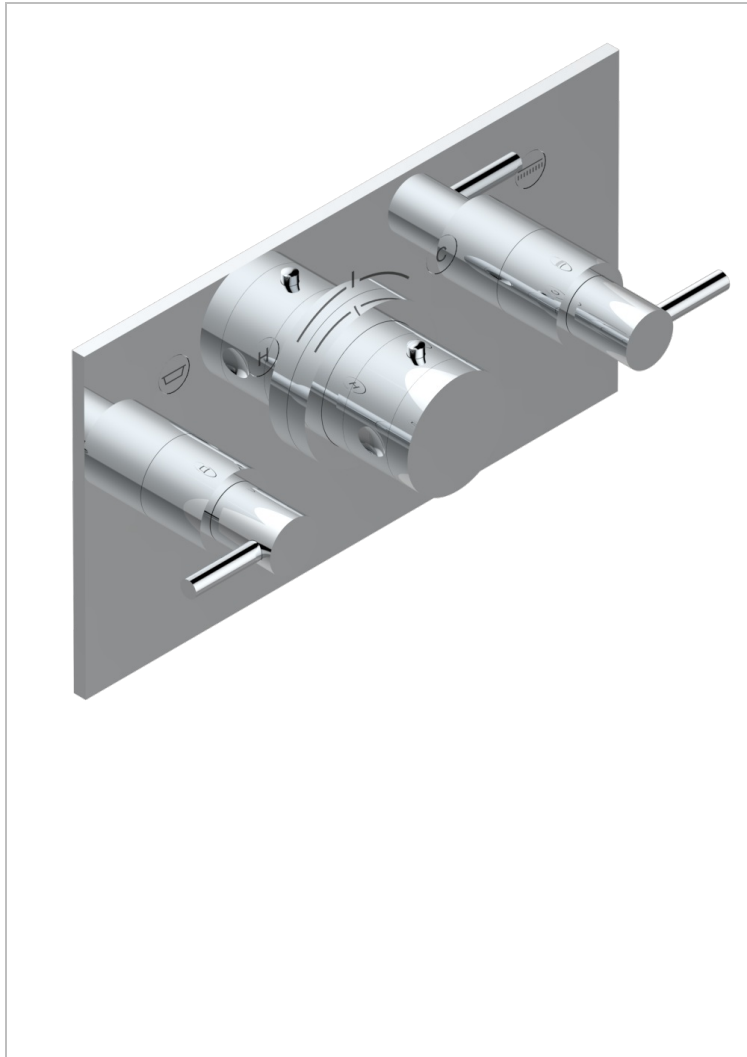

# NANO WITH LEVER

G5B-5401BEH

THG<sup>®</sup>  
PARIS

Trim for thermostatic mixer with 2 valves item to be installed horizontal . to adapt on 5 401AHC or 5 401AHM

## CHARACTERISTIC

- Nano with lever
- Trim for thermostatic mixer with 2 valves item to be installed horizontal . to adapt on 5 401AHC or 5 401AHM

## RELATED SKU'S

- Ref. G00-5401AHC 3/4" THG thermostat, 60 l/mn with two valves with wax cartridge delivered with a built-in box, without trim - to be installed horizontal ( for installation with cross handle)
- Ref. G00-5401AHM 3/4" THG thermostat, 60 l/mn with two valves with wax cartridge delivered with a built-in box, without trim - to be installed horizontal ( for installation with lever handle)