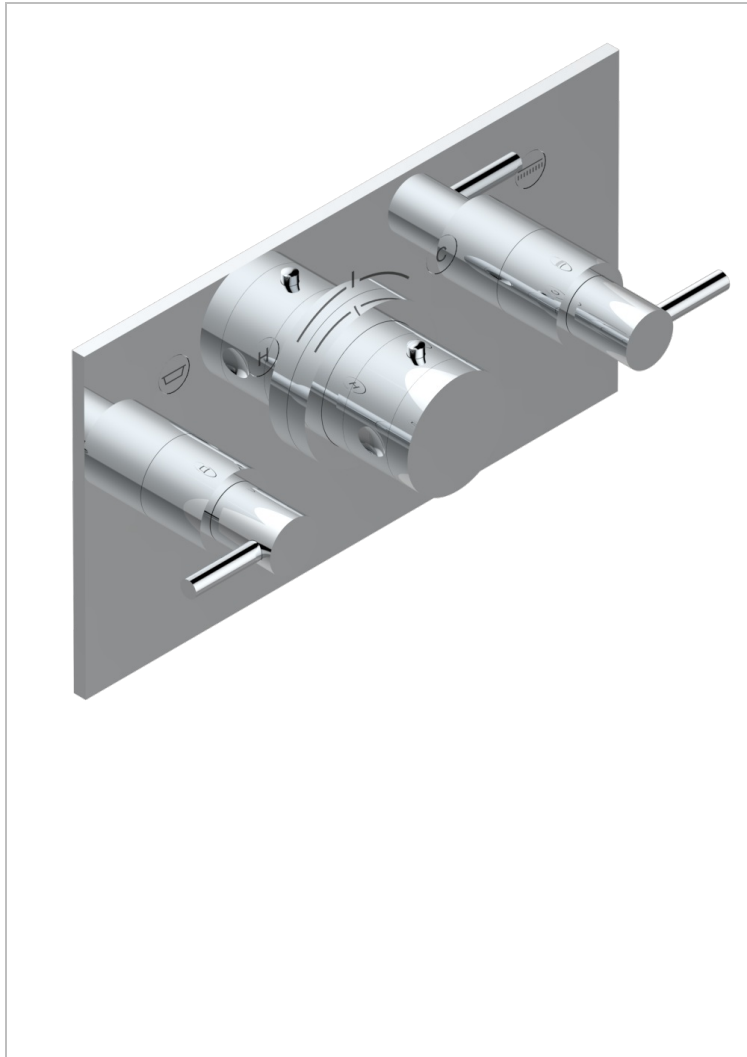

Trim for thermostatic mixer with 2 valves item to be installed horizontal . to adapt on 5 401AHC or 5 401AHM

CHARACTERISTIC

- Nano
- Trim for thermostatic mixer with 2 valves item to be installed horizontal . to adapt on 5 401AHC or 5 401AHM

RELATED SKU'S

- Ref. G00-5401AHC 3/4" THG thermostat, 60 l/mn with two valves with wax cartridge delivered with a built-in box, without trim - to be installed horizontal (for installation with cross handle)
- Ref. G00-5401AHM 3/4" THG thermostat, 60 l/mn with two valves with wax cartridge delivered with a built-in box, without trim - to be installed horizontal (for installation with lever handle)

AVAILABLE FINITIONS

- Antique nickel - H28
- Black ceram - D30
- Matt chrome - C02
- Matt gold - F07
- Matt nickel (color finish) - C01
- Polished chrome (color finish) - A02

- Polished chrome / Polished gold (color finish) - G02
- Polished gold (color finish) - F01
- Polished nickel - B01
- Soft gold - F30
- Soft matt gold - F31