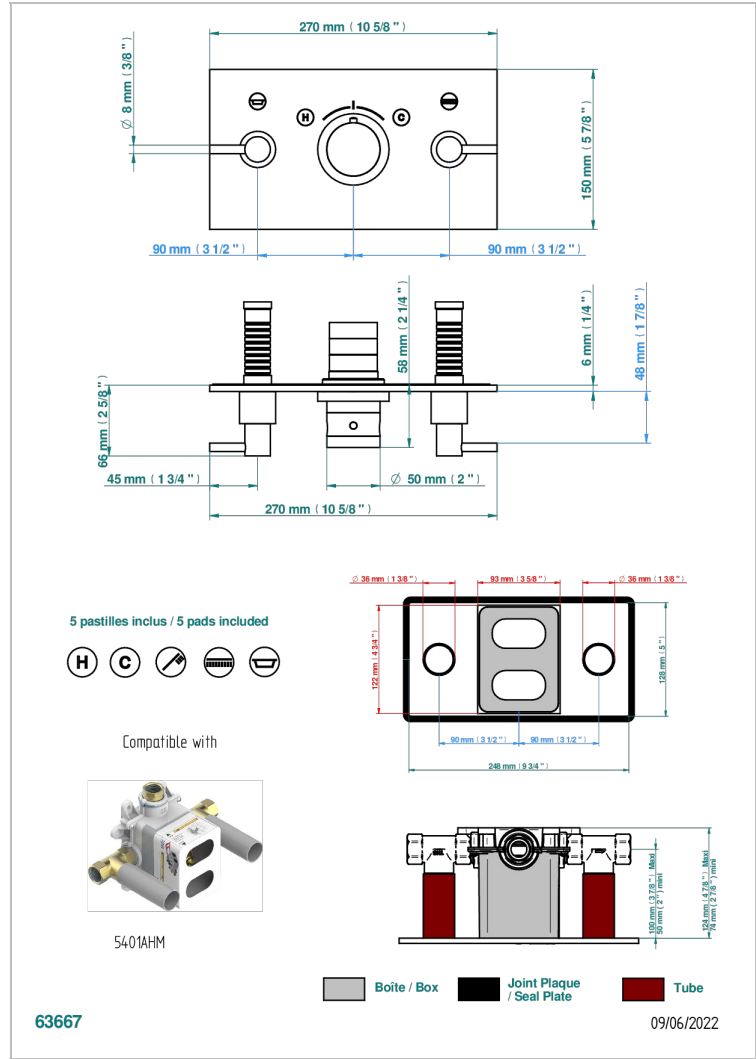

Trim for thermostatic mixer with 2 valves item to be installed horizontal . to adapt on 5 401AHC or 5 401AHM

CHARACTERISTIC

- Nano
- Trim for thermostatic mixer with 2 valves item to be installed horizontal . to adapt on 5 401AHC or 5 401AHM

RELATED SKU'S

- Ref. G00-5401AHC 3/4" THG thermostat, 60 l/mn with two valves with wax cartridge delivered with a built-in box, without trim - to be installed horizontal (for installation with cross handle)
- Ref. G00-5401AHM 3/4" THG thermostat, 60 l/mn with two valves with wax cartridge delivered with a built-in box, without trim - to be installed horizontal (for installation with lever handle)