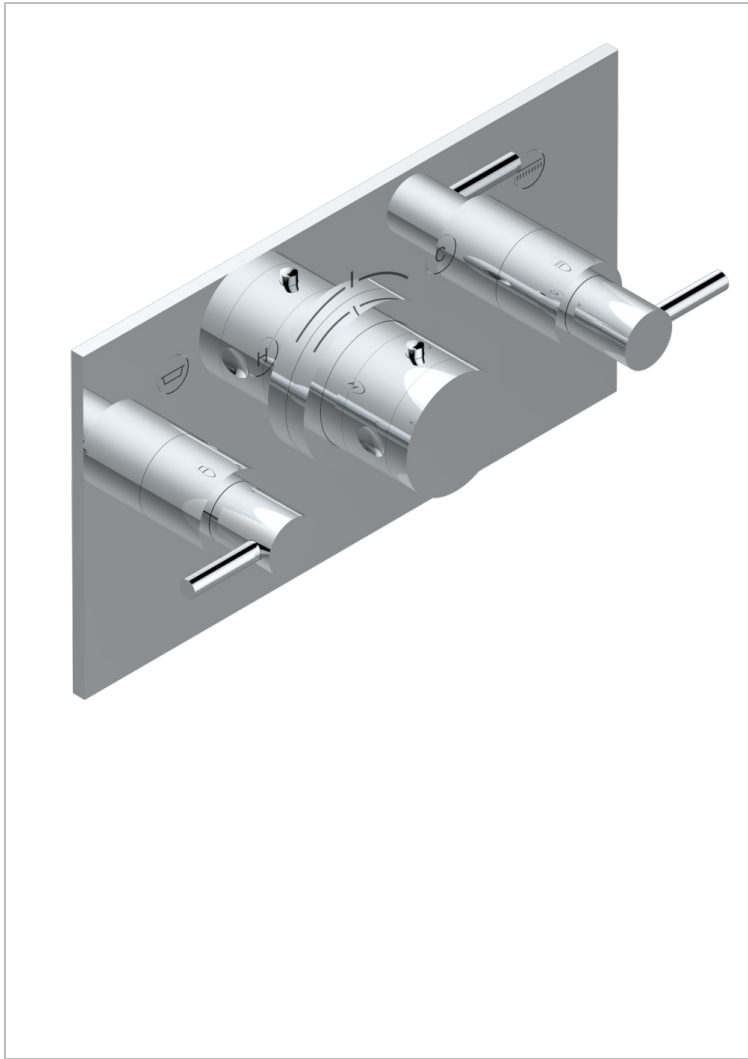

Trim for thermostatic mixer with 2 valves item to be installed horizontal . to adapt on 5 401AHC or 5 401AHM

CHARACTERISTIC

- Nano
- Trim for thermostatic mixer with 2 valves item to be installed horizontal . to adapt on 5 401AHC or 5 401AHM

RELATED SKU'S

- Ref. G00-5401AHC 3/4" THG thermostat, 60 l/mn with two valves with wax cartridge delivered with a built-in box, without trim - to be installed horizontal (for installation with cross handle)
- Ref. G00-5401AHM 3/4" THG thermostat, 60 l/mn with two valves with wax cartridge delivered with a built-in box, without trim - to be installed horizontal (for installation with lever handle)

AVAILABLE FINITIONS

- Antique nickel - H28
- Black ceram - D30
- Matt chrome - C02
- Matt gold - F07
- Matt nickel (color finish) - C01
- Polished chrome (color finish) - A02

- Polished chrome / Polished gold (color finish) - G02
- Polished gold (color finish) - F01
- Polished nickel - B01
- Soft gold - F30
- Soft matt gold - F31