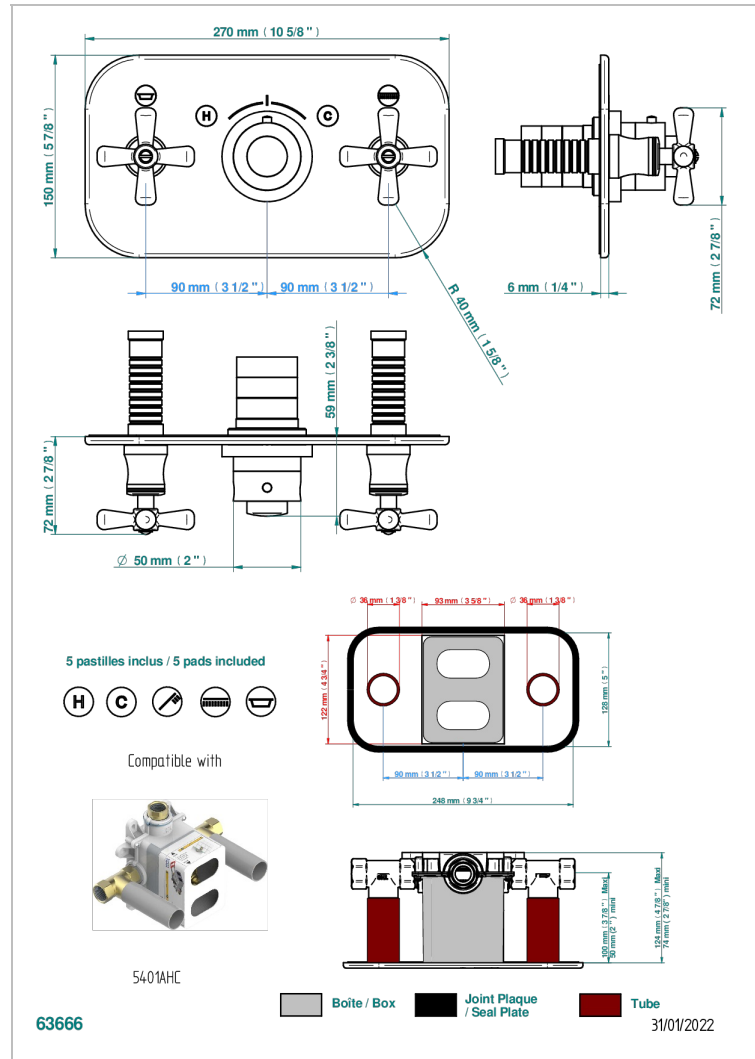

Trim for THG thermostat with 2 valves ref. 5 401AHM/US rough part supplied with fixing box , item to be installed horizontal

### CHARACTERISTIC

- Beaubourg
- Trim for THG thermostat with 2 valves ref. 5 401AHM/US rough part supplied with fixing box , item to be installed horizontal