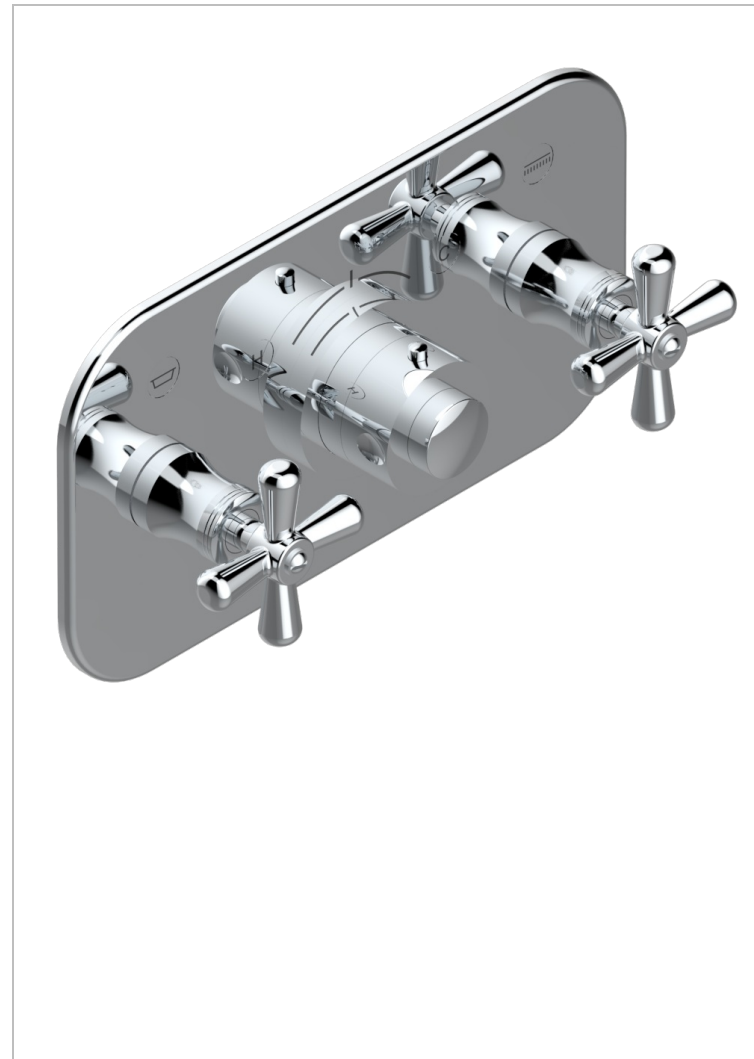

Trim for THG thermostat with 2 valves ref. 5 401AHM/US rough part supplied with fixing box , item to be installed horizontal

### CHARACTERISTIC

- Beaubourg
- Trim for THG thermostat with 2 valves ref. 5 401AHM/US rough part supplied with fixing box , item to be installed horizontal