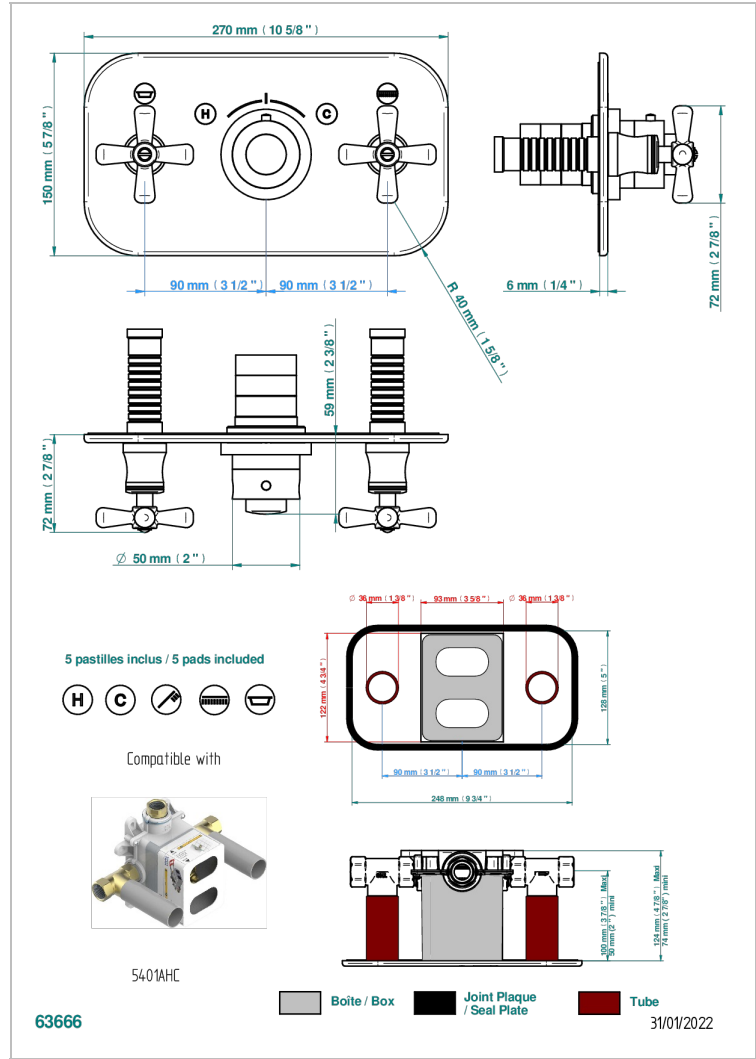

Trim for thermostatic mixer with 2 valves item to be installed horizontal . to adapt on 5 401AHC or 5 401AHM

### CHARACTERISTIC

- Beaubourg
- Trim for thermostatic mixer with 2 valves item to be installed horizontal . to adapt on 5 401AHC or 5 401AHM

### RELATED SKU'S

- Ref. G00-5401AHC 3/4" THG thermostat, 60 l/mn with two valves with wax cartridge delivered with a built-in box, without trim - to be installed horizontal ( for installation with cross handle)
- Ref. G00-5401AHM 3/4" THG thermostat, 60 l/mn with two valves with wax cartridge delivered with a built-in box, without trim - to be installed horizontal ( for installation with lever handle)