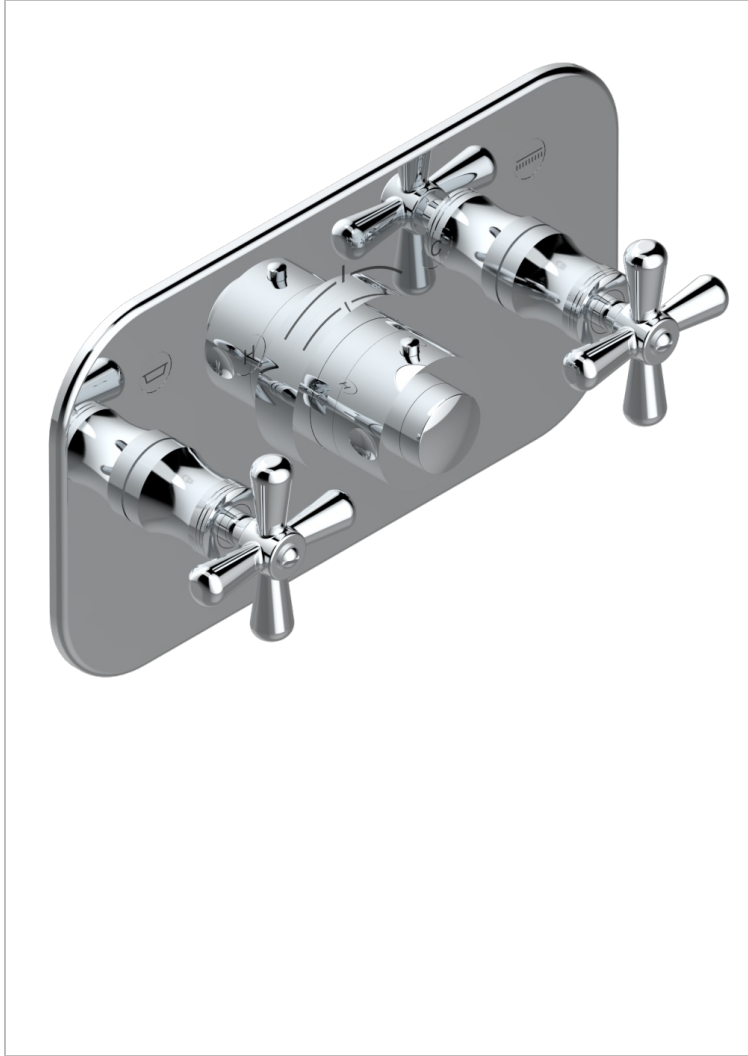

Trim for thermostatic mixer with 2 valves item to be installed horizontal . to adapt on 5 401AHC or 5 401AHM

### CHARACTERISTIC

- Beaubourg
- Trim for thermostatic mixer with 2 valves item to be installed horizontal . to adapt on 5 401AHC or 5 401AHM

### RELATED SKU'S

- Ref. G00-5401AHC 3/4" THG thermostat, 60 l/mn with two valves with wax cartridge delivered with a built-in box, without trim - to be installed horizontal ( for installation with cross handle)
- Ref. G00-5401AHM 3/4" THG thermostat, 60 l/mn with two valves with wax cartridge delivered with a built-in box, without trim - to be installed horizontal ( for installation with lever handle)