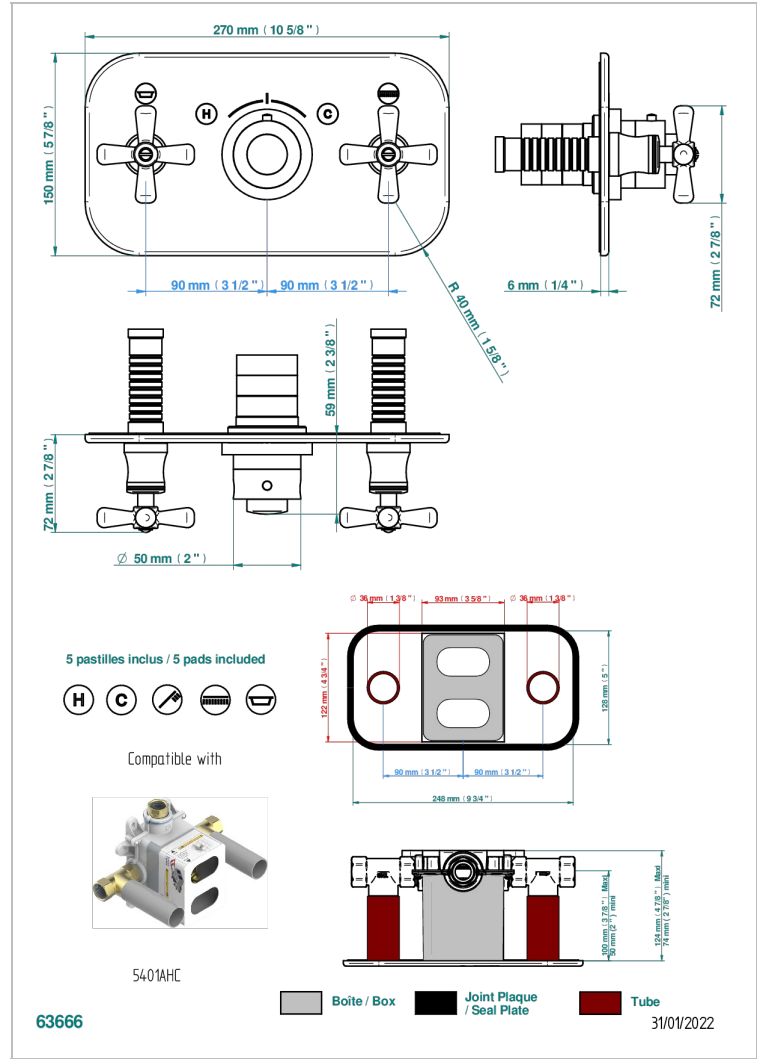

Trim for thermostatic mixer with 2 valves item to be installed horizontal . to adapt on 5 401AHC or 5 401AHM

### CHARACTERISTIC

- Beaubourg
- Trim for thermostatic mixer with 2 valves item to be installed horizontal . to adapt on 5 401AHC or 5 401AHM

### RELATED SKU'S

- Ref. G00-5401AHC 3/4" THG thermostat, 60 l/mn with two valves with wax cartridge delivered with a built-in box, without trim - to be installed horizontal ( for installation with cross handle)
- Ref. G00-5401AHM 3/4" THG thermostat, 60 l/mn with two valves with wax cartridge delivered with a built-in box, without trim - to be installed horizontal ( for installation with lever handle)