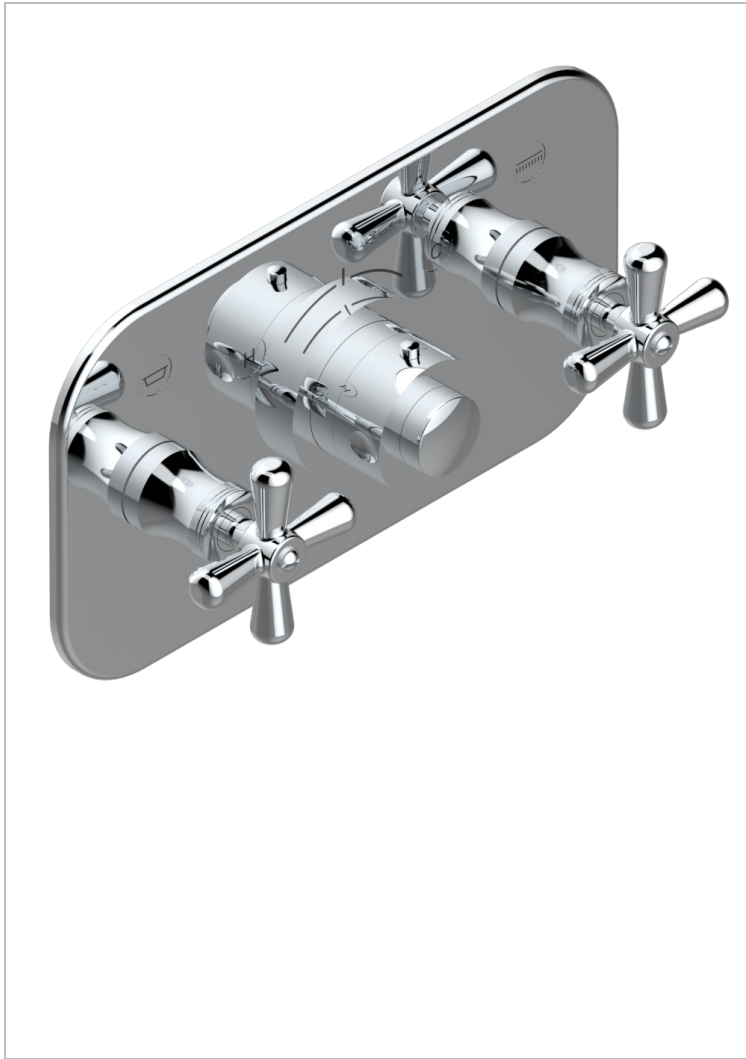

Trim for thermostatic mixer with 2 valves item to be installed horizontal . to adapt on 5 401AHC or 5 401AHM

### CHARACTERISTIC

- Beaubourg
- Trim for thermostatic mixer with 2 valves item to be installed horizontal . to adapt on 5 401AHC or 5 401AHM

### RELATED SKU'S

- Ref. G00-5401AHC 3/4" THG thermostat, 60 l/mn with two valves with wax cartridge delivered with a built-in box, without trim - to be installed horizontal ( for installation with cross handle)
- Ref. G00-5401AHM 3/4" THG thermostat, 60 l/mn with two valves with wax cartridge delivered with a built-in box, without trim - to be installed horizontal ( for installation with lever handle)