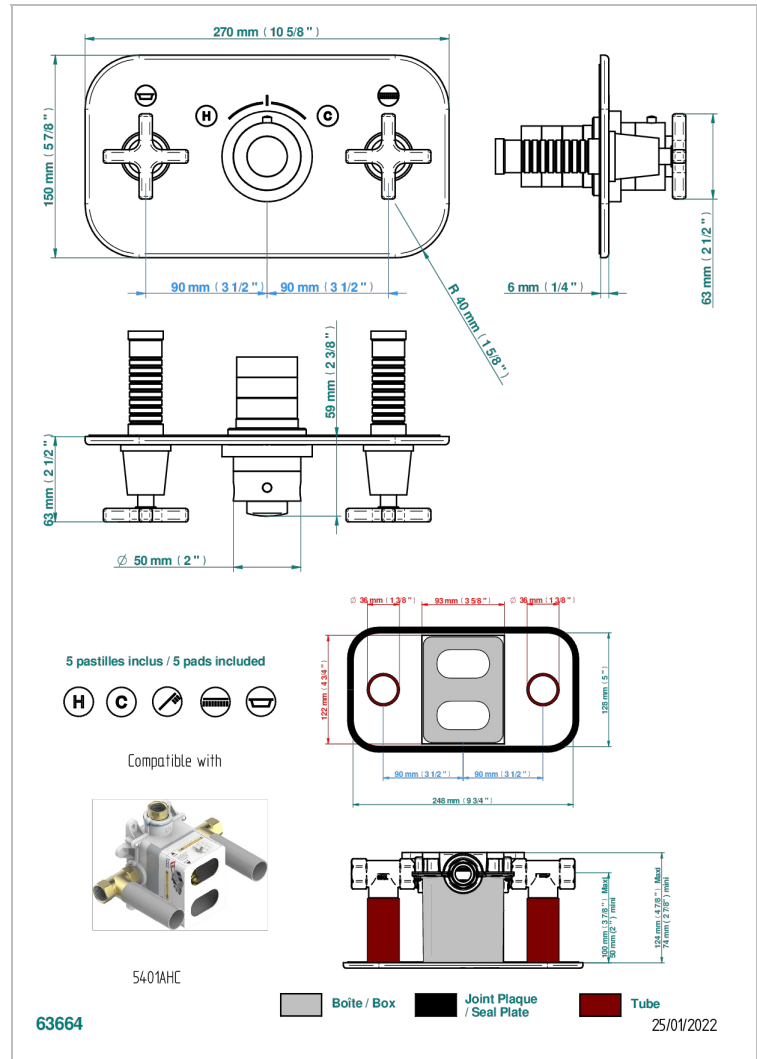

Trim for THG thermostat with 2 valves ref. 5 401AHM/US rough part supplied with fixing box , item to be installed horizontal

CHARACTERISTIC

- Spirit
- Trim for THG thermostat with 2 valves ref. 5 401AHM/US rough part supplied with fixing box , item to be installed horizontal