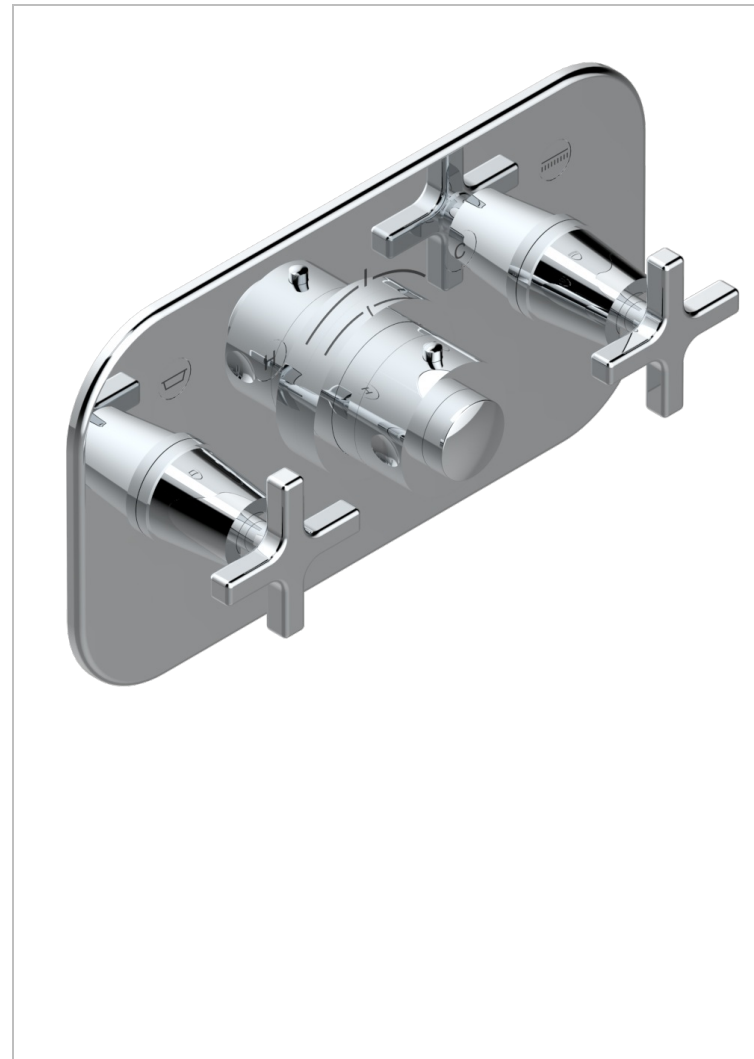

Trim for THG thermostat with 2 valves ref. 5 401AHM/US rough part supplied with fixing box , item to be installed horizontal

CHARACTERISTIC

- Spirit
- Trim for THG thermostat with 2 valves ref. 5 401AHM/US rough part supplied with fixing box , item to be installed horizontal

AVAILABLE FINITIONS

Black ceram - D30
Blush PVD - H62
Brass color PVD - H49
Brown bronze color PVD - F33
Chrome polished - A02
Chrome polished / gold polished - G02

Copper antique matt, coated - H07
Gold color PVD - H52
Gold mat - F07
Gold polished - F01
Graphite PVD - H64
Light coated bronze - D01