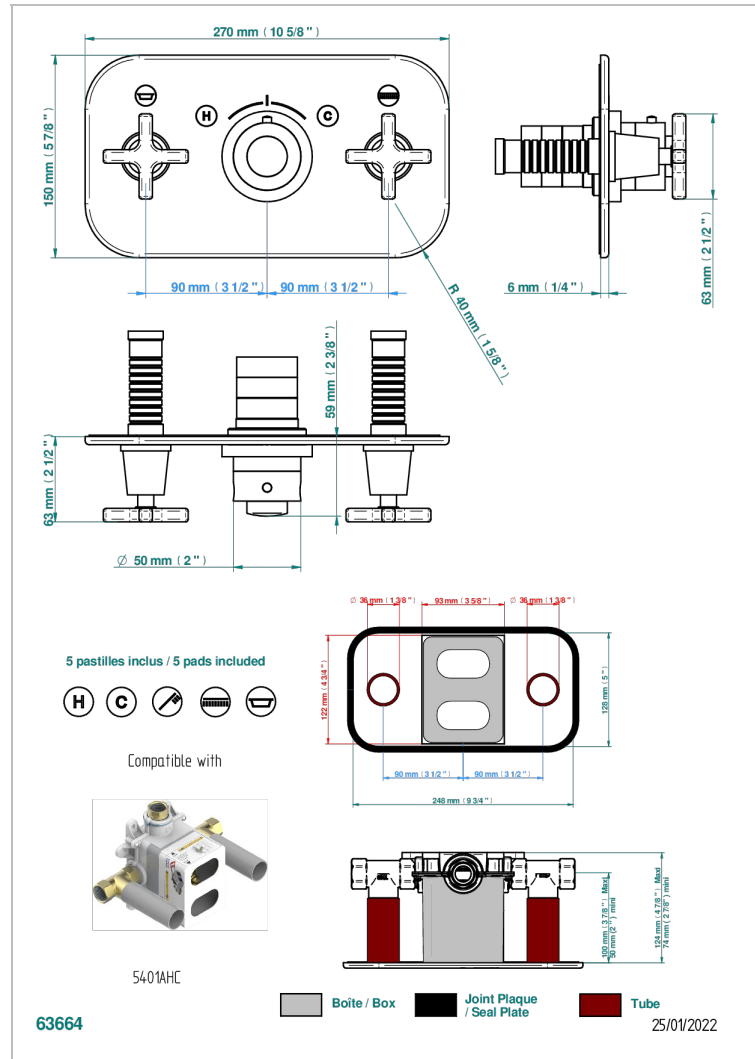

Trim for thermostatic mixer with 2 valves item to be installed horizontal . to adapt on 5 401AHC or 5 401AHM

CHARACTERISTIC

- Spirit
- Trim for thermostatic mixer with 2 valves item to be installed horizontal . to adapt on 5 401AHC or 5 401AHM

RELATED SKU'S

- Ref. G00-5401AHC 3/4" THG thermostat, 60 l/mn with two valves with wax cartridge delivered with a built-in box, without trim - to be installed horizontal (for installation with cross handle)
- Ref. G00-5401AHM 3/4" THG thermostat, 60 l/mn with two valves with wax cartridge delivered with a built-in box, without trim - to be installed horizontal (for installation with lever handle)