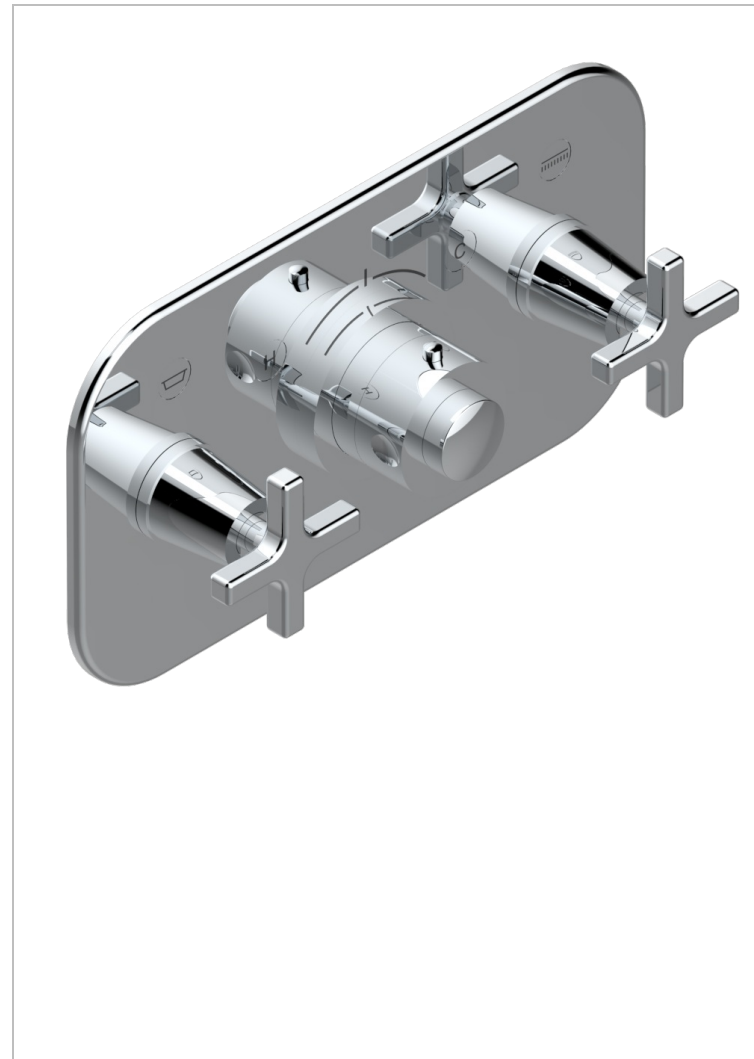

Trim for thermostatic mixer with 2 valves item to be installed horizontal . to adapt on 5 401AHC or 5 401AHM

CHARACTERISTIC

- Spirit
- Trim for thermostatic mixer with 2 valves item to be installed horizontal . to adapt on 5 401AHC or 5 401AHM

RELATED SKU'S

- Ref. G00-5401AHC 3/4" THG thermostat, 60 l/mn with two valves with wax cartridge delivered with a built-in box, without trim - to be installed horizontal (for installation with cross handle)
- Ref. G00-5401AHM 3/4" THG thermostat, 60 l/mn with two valves with wax cartridge delivered with a built-in box, without trim - to be installed horizontal (for installation with lever handle)