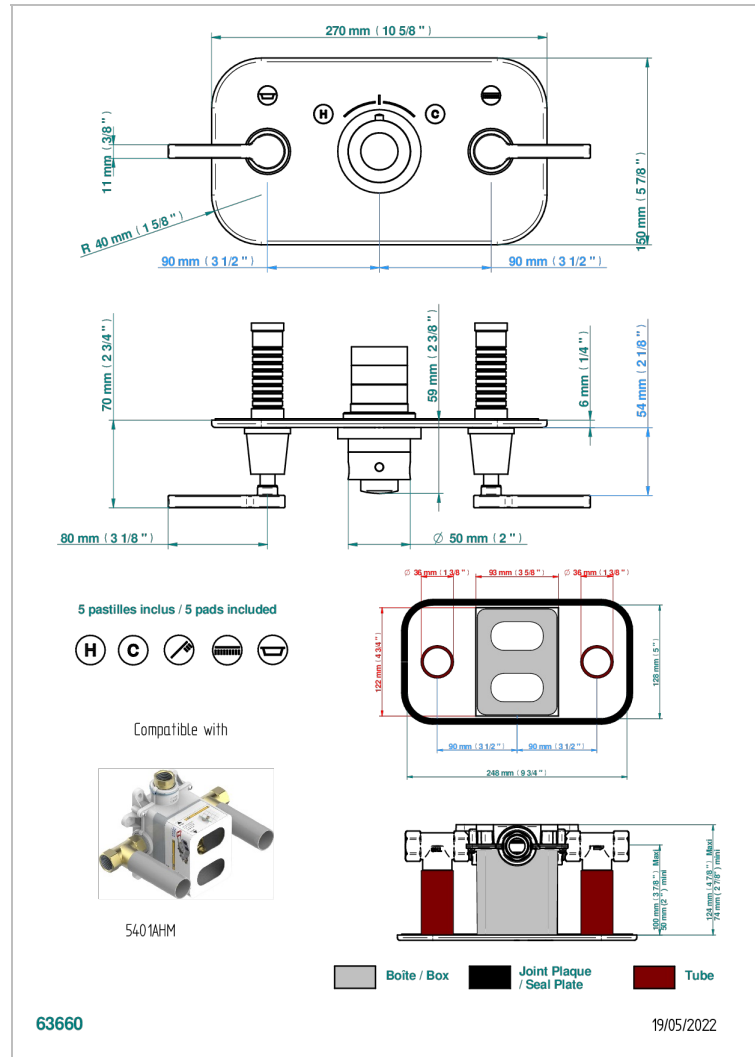

SPIRIT WITH LEVER HANDLES

G58-5401BEH

Trim for THG thermostat with 2 valves ref. 5 401AHM/US rough part supplied with fixing box , item to be installed horizontal

CHARACTERISTIC

- Spirit with lever handles
- Trim for THG thermostat with 2 valves ref. 5 401AHM/US rough part supplied with fixing box , item to be installed horizontal