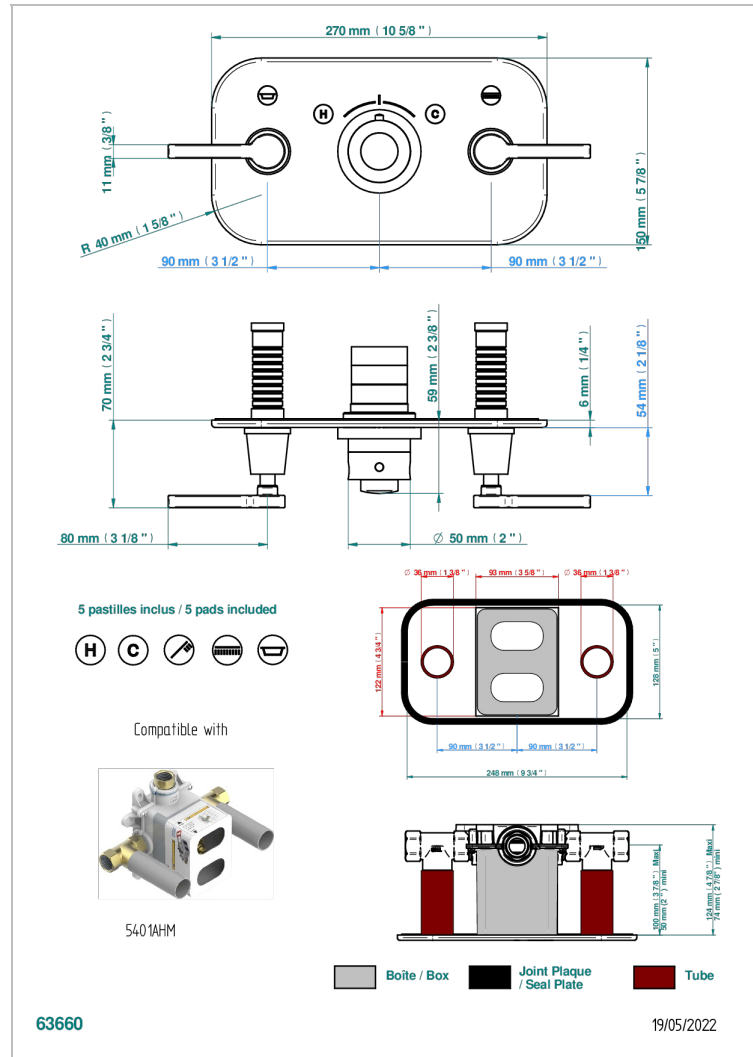

SPIRIT WITH LEVER

G58-5401BEH

THG[®]
PARIS

Trim for thermostatic mixer with 2 valves item to be installed horizontal . to adapt on 5 401AHC or 5 401AHM

CHARACTERISTIC

- Spirit with lever
- Trim for thermostatic mixer with 2 valves item to be installed horizontal . to adapt on 5 401AHC or 5 401AHM

RELATED SKU'S

- Ref. G00-5401AHC 3/4" THG thermostat, 60 l/mn with two valves with wax cartridge delivered with a built-in box, without trim - to be installed horizontal (for installation with cross handle)
- Ref. G00-5401AHM 3/4" THG thermostat, 60 l/mn with two valves with wax cartridge delivered with a built-in box, without trim - to be installed horizontal (for installation with lever handle)