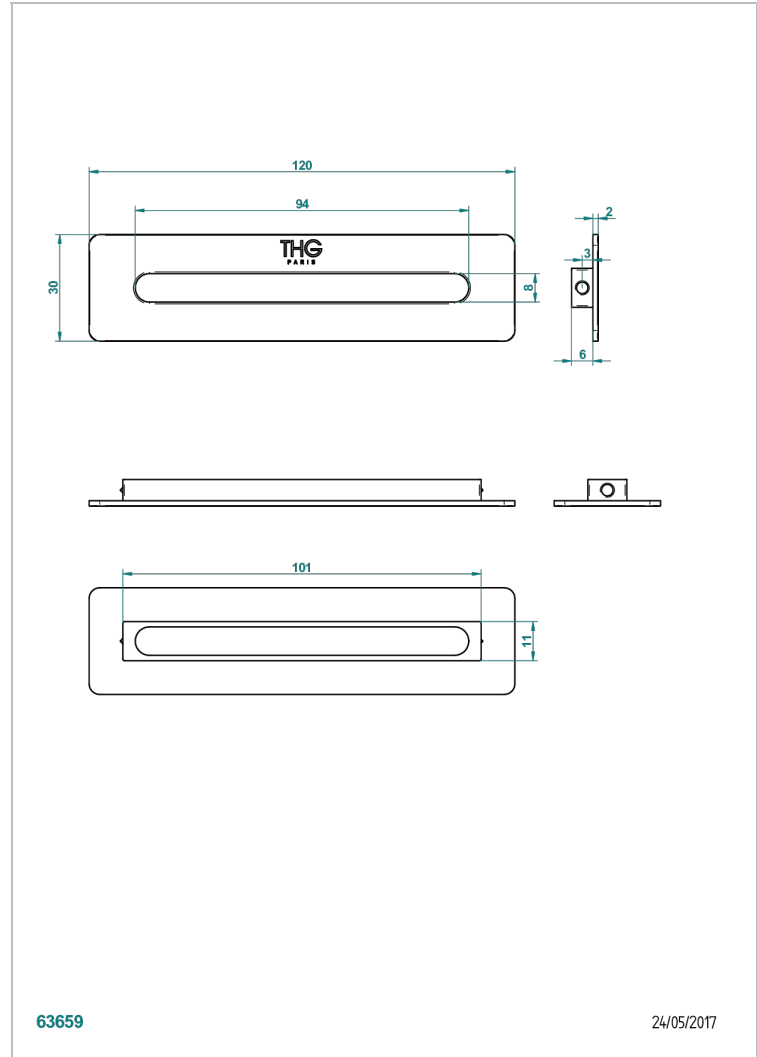

ACCESSORIES

B16-K104

Coverplate for overflow bathtub

THG[®]
PARIS

63659

24/05/2017

CHARACTERISTIC

- Accessories
- Coverplate for overflow bathtub

Nickel color PVD - H55
Umber PVD - H66