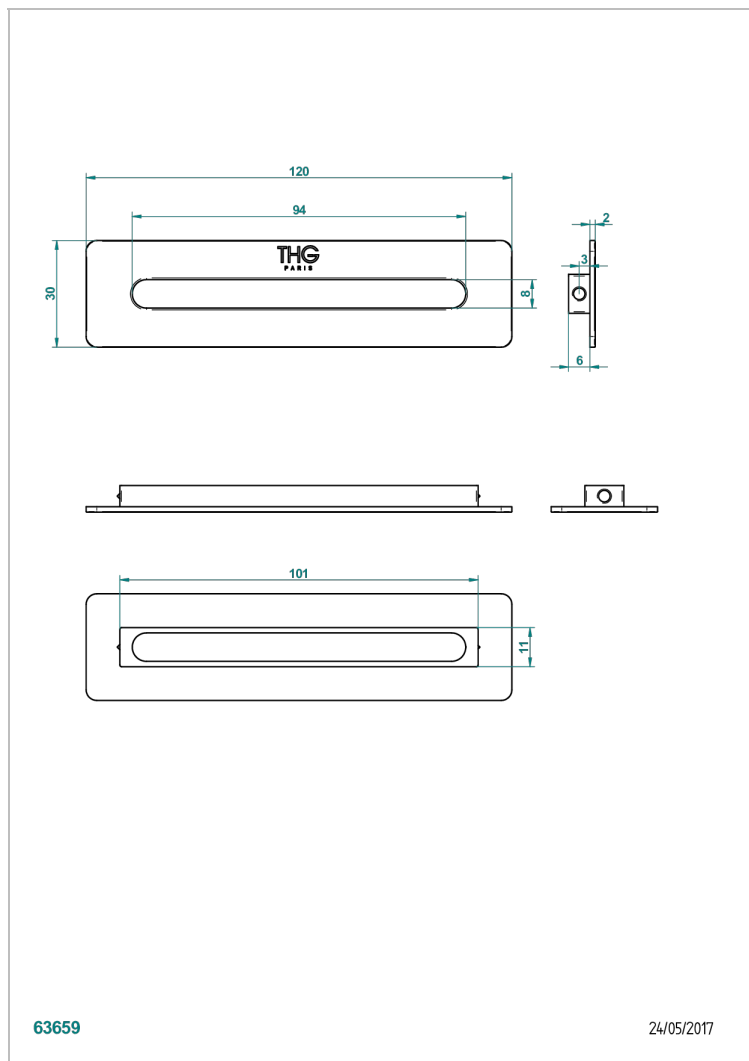

ACCESSORIES

B16-K104

Coverplate for overflow bathtub

THG[®]
PARIS

63659

24/05/2017

CHARACTERISTIC

- Accessories
- Coverplate for overflow bathtub

Polished chrome (color finish) - A02
Umber PVD - H66