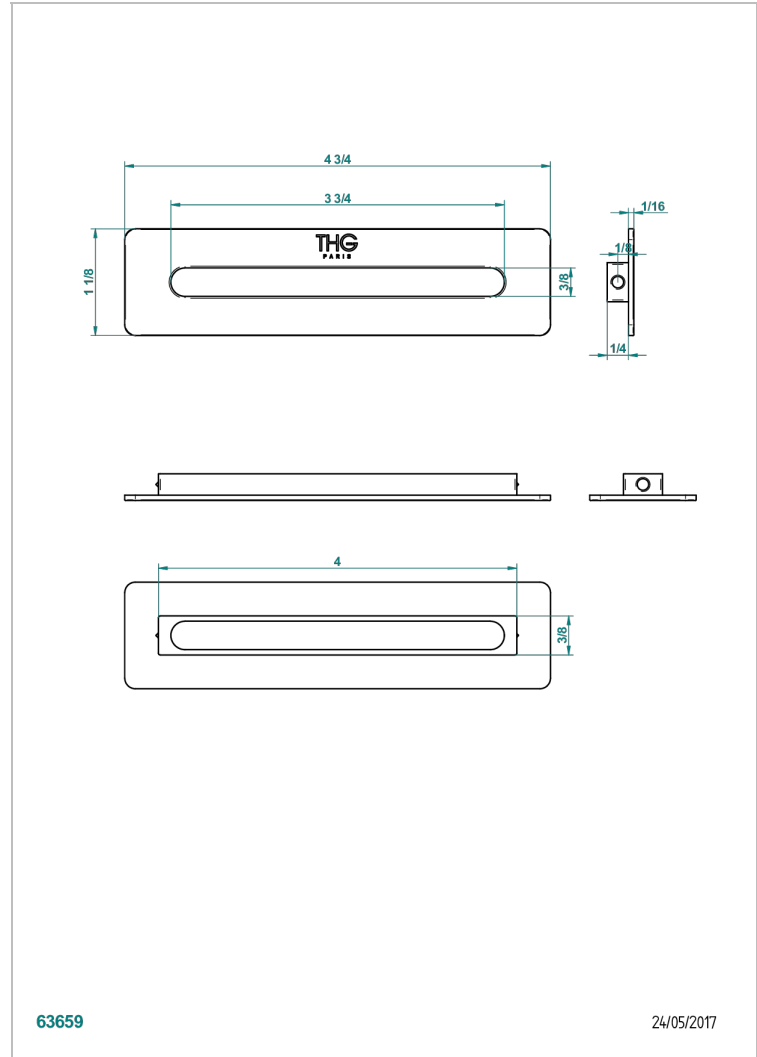

# ACCESSORIES

B16-K104

Coverplate for overflow bathtub

63659

24/05/2017

## CHARACTERISTIC

- Accessories
- Coverplate for overflow bathtub