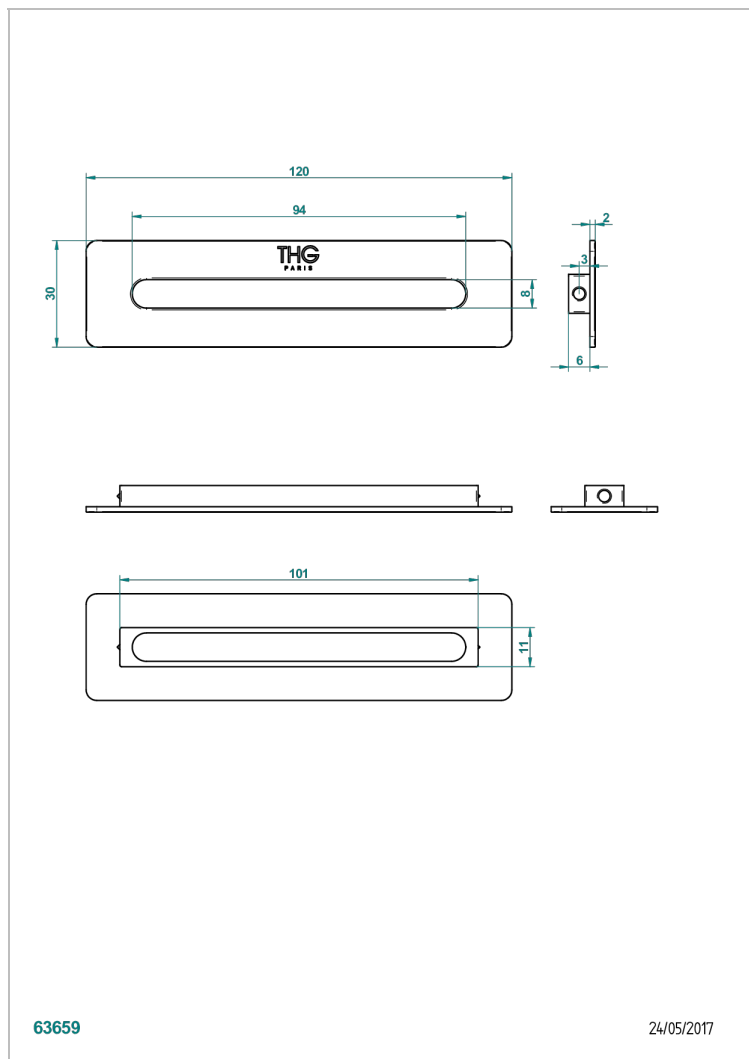

# ACCESSORIES

B16-K104

Coverplate for overflow bathtub

THG<sup>®</sup>  
PARIS

63659

24/05/2017

## CHARACTERISTIC

- Accessories
- Coverplate for overflow bathtub

Polished chrome (color finish) - A02  
Umber PVD - H66