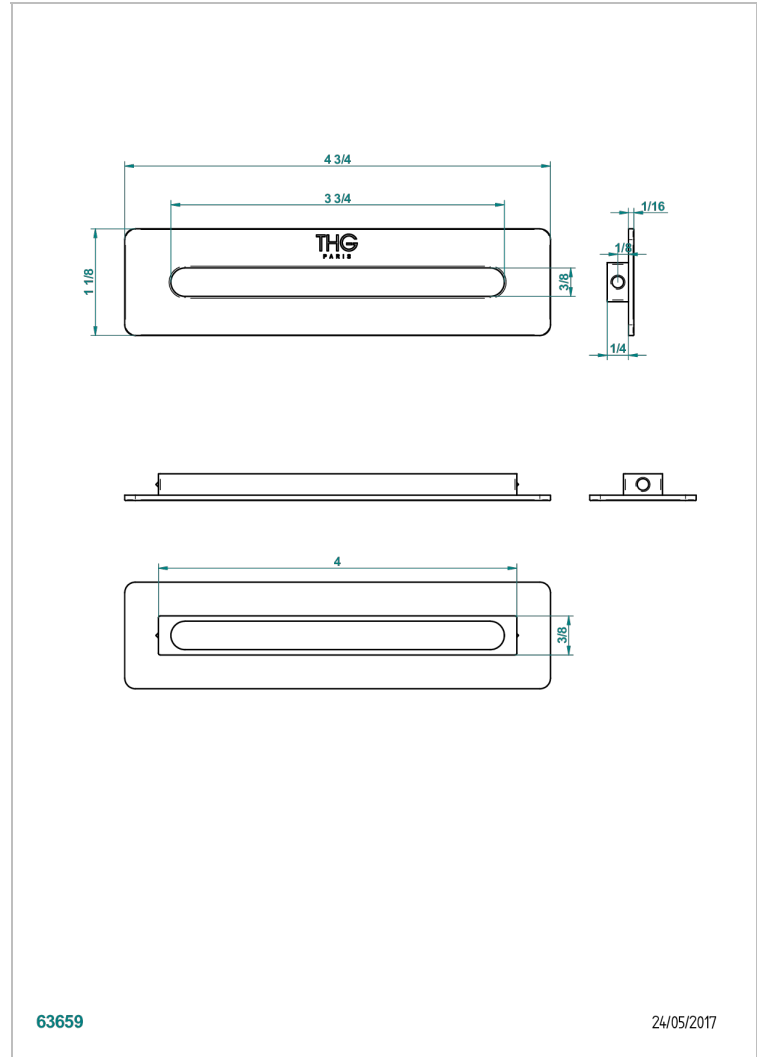

# ACCESSORIES

B16-K104

Coverplate for overflow bathtub

THG<sup>®</sup>  
PARIS

63659

24/05/2017

## CHARACTERISTIC

- Accessories
- Coverplate for overflow bathtub