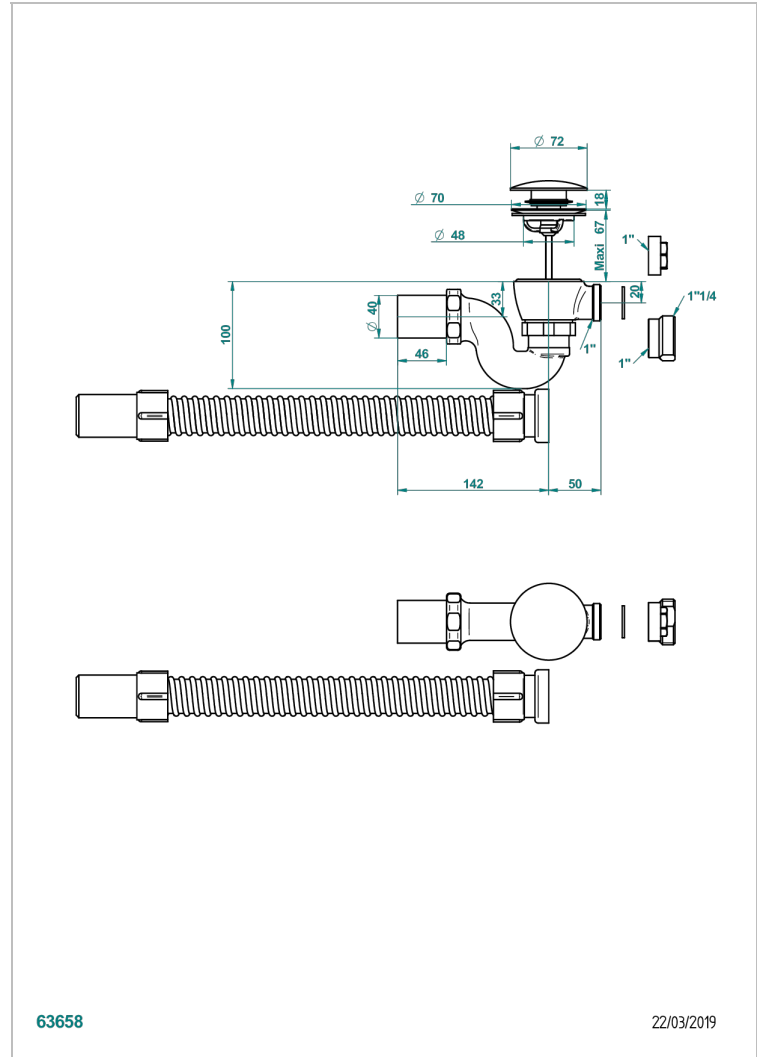

GENERAL ITEMS

G00-305/H

Complete manual bath click waste

63658

22/03/2019

CHARACTERISTIC

- General Items
- Complete manual bath click waste

AVAILABLE FINITIONS

Nickel color PVD - H55
Polished chrome (color finish) - A02
Umber PVD - H66