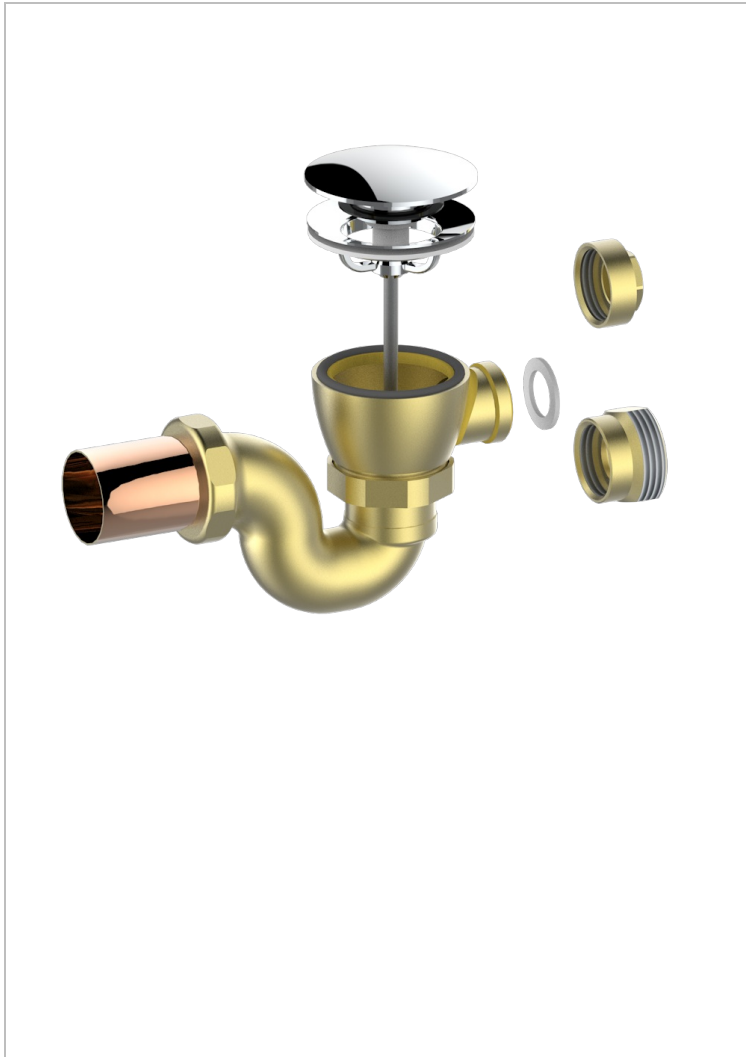

GENERAL ITEMS

G00-305/H

Complete manual bath click waste

63658

22/03/2019

CHARACTERISTIC

- General Items
- Complete manual bath click waste

AVAILABLE FINITIONS

Blush PVD - H62
Brass color PVD - H49
Brown bronze color PVD - F33
Gold color PVD - H52
Graphite PVD - H64
Matt Umber PVD - H67

Matt blush PVD - H60
Matt brass color PVD - H50
Matt brown bronze color PVD - F34
Matt gold color PVD - H53
Matt graphite PVD - H65
Matt nickel color PVD - H56

Nickel color PVD - H55
Polished chrome (color finish) - A02
Umber PVD - H66