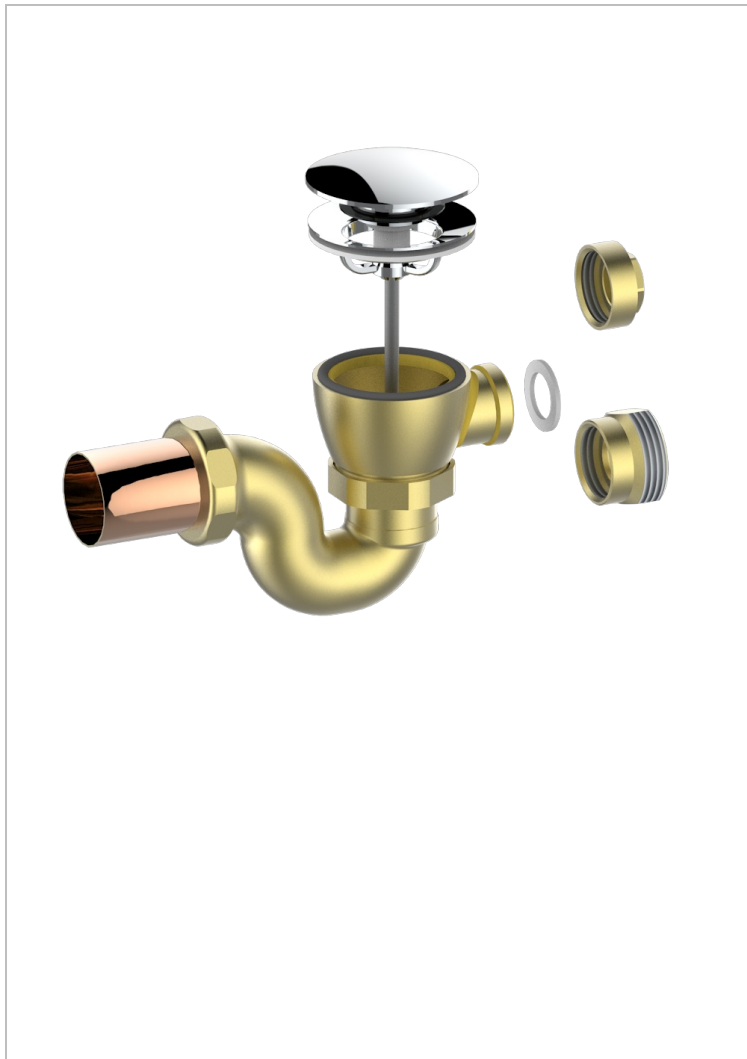

GENERAL ITEMS

G00-305/H

Complete manual bath click waste

CHARACTERISTIC

- General Items
- Complete manual bath click waste

AVAILABLE FINITIONS

Blush PVD - H62
Brass color PVD - H49
Brown bronze color PVD - F33
Gold color PVD - H52
Graphite PVD - H64
Matt Umber PVD - H67

Matt blush PVD - H60
Matt brass color PVD - H50
Matt brown bronze color PVD - F34
Matt gold color PVD - H53
Matt graphite PVD - H65
Matt nickel color PVD - H56

Nickel color PVD - H55
Polished chrome (color finish) - A02
Umber PVD - H66