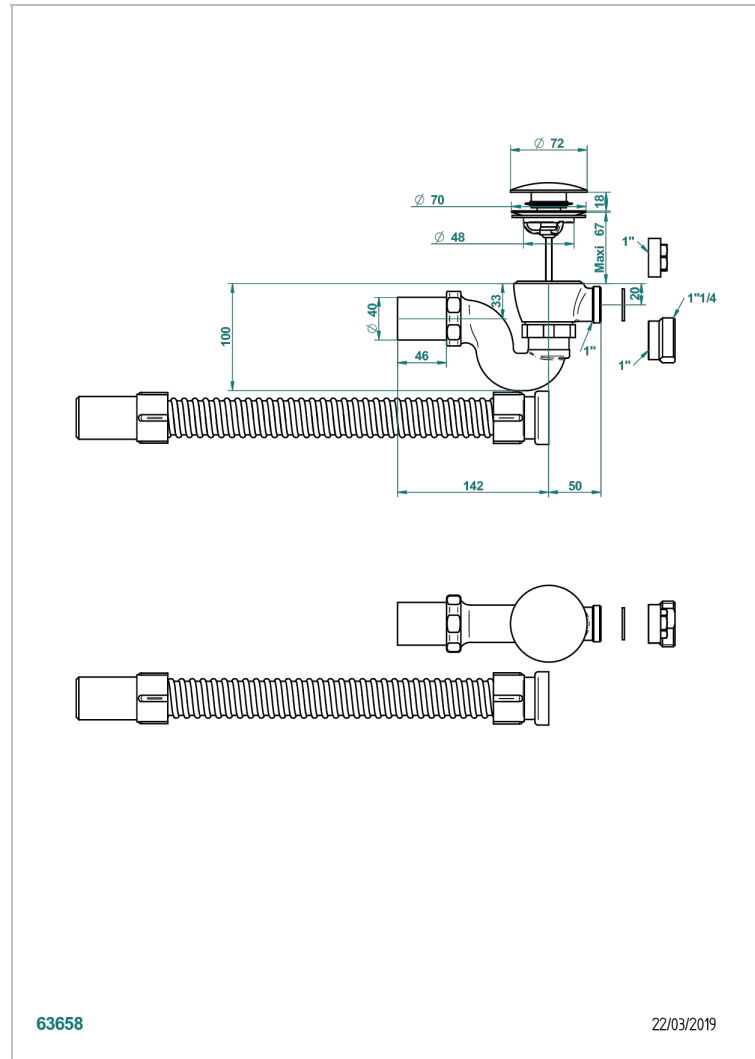

GENERAL ITEMS

G00-305/H

Complete manual bath click waste

CHARACTERISTIC

- General Items
- Complete manual bath click waste

AVAILABLE FINITIONS

Blush PVD - H62
Brass color PVD - H49
Brown bronze color PVD - F33
Gold color PVD - H52
Graphite PVD - H64
Matt Umber PVD - H67