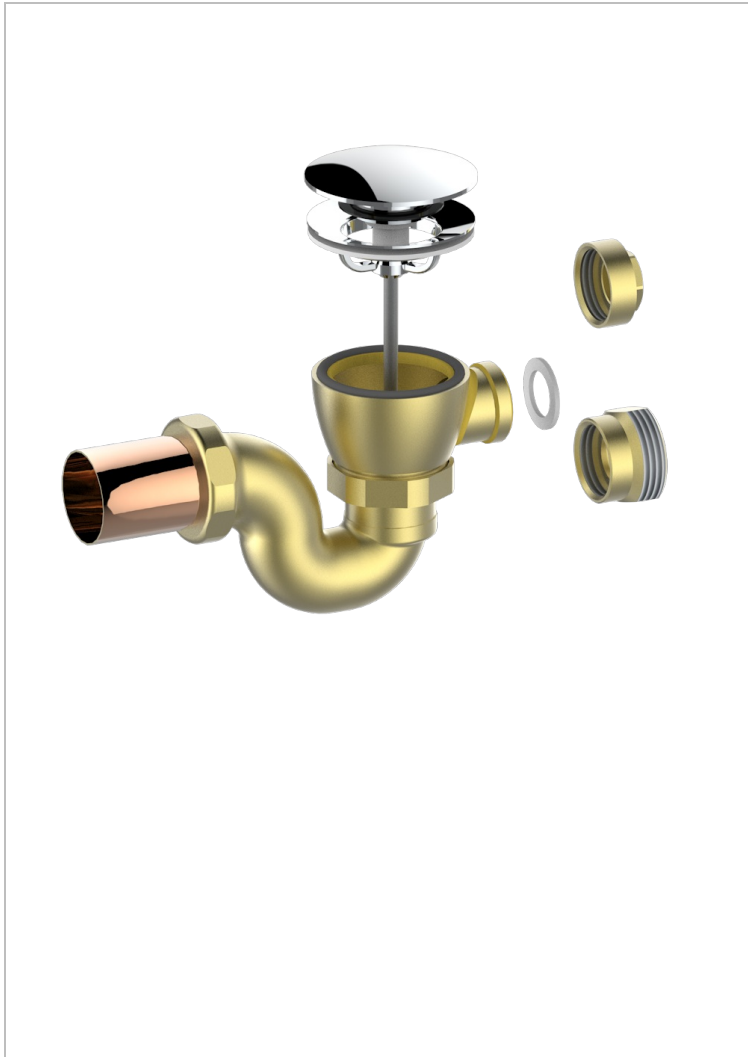

GENERAL ITEMS

G00-305/H

Complete manual bath click waste

THG
PARIS

63658

22/03/2019

CHARACTERISTIC

- General Items
- Complete manual bath click waste

AVAILABLE FINITIONS

Blush PVD - H62
Brass color PVD - H49
Brown bronze color PVD - F33
Gold color PVD - H52
Graphite PVD - H64
Matt Umber PVD - H67

Matt blush PVD - H60
Matt brass color PVD - H50
Matt brown bronze color PVD - F34
Matt gold color PVD - H53
Matt graphite PVD - H65
Matt nickel color PVD - H56

Nickel color PVD - H55
Polished chrome (color finish) - A02
Umber PVD - H66