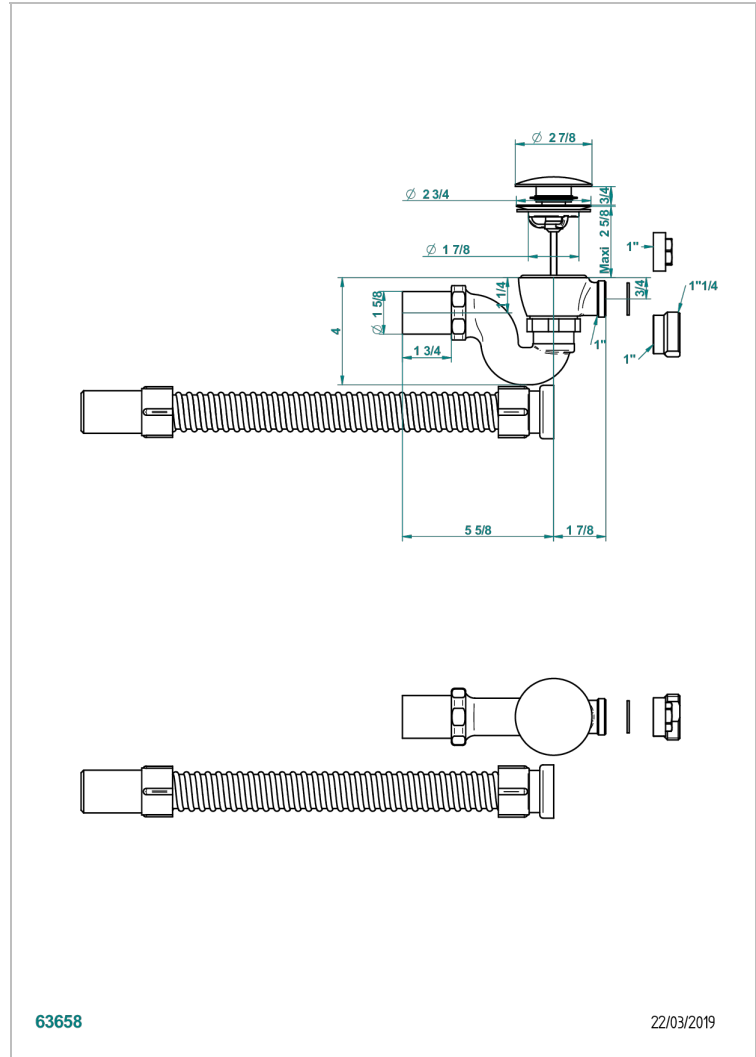

GENERAL ITEMS

G00-305/H

Complete manual bath click waste

THG
PARIS

63658

22/03/2019

CHARACTERISTIC

- General Items
- Complete manual bath click waste

Nickel color PVD - H55
Polished chrome (color finish) - A02
Umber PVD - H66