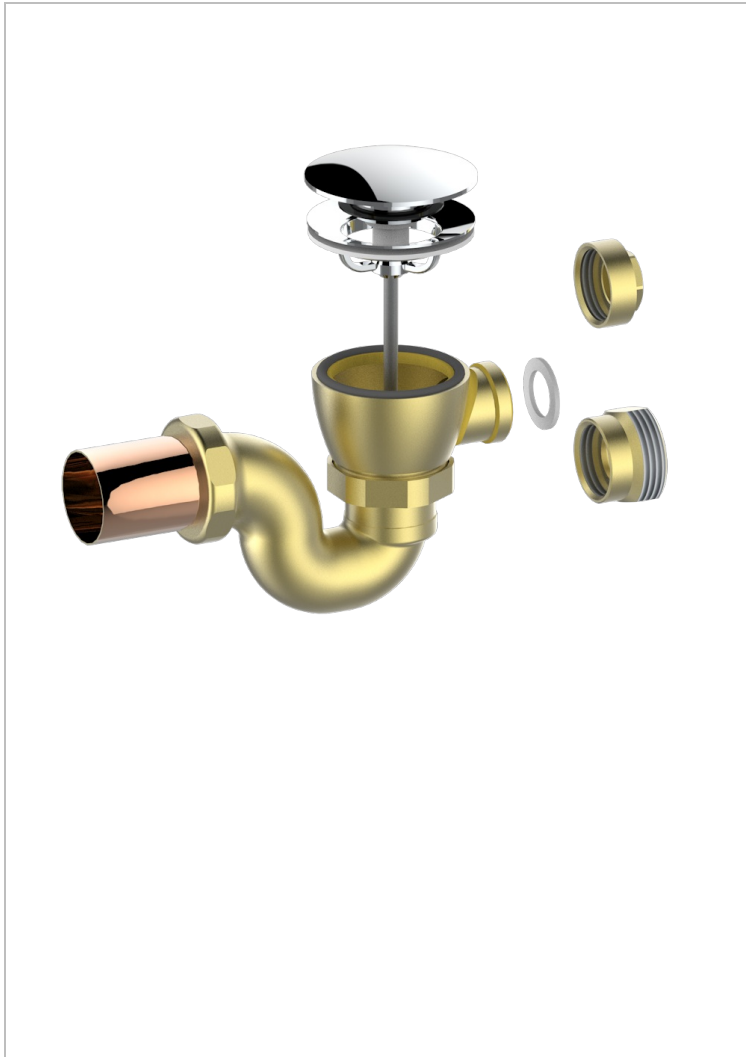

GENERAL ITEMS

G00-305/H

Complete manual bath click waste

CHARACTERISTIC

- General Items
- Complete manual bath click waste

AVAILABLE FINITIONS

Blush PVD - H62
Brass color PVD - H49
Brown bronze color PVD - F33
Gold color PVD - H52
Graphite PVD - H64
Matt Umber PVD - H67

Matt blush PVD - H60
Matt brass color PVD - H50
Matt brown bronze color PVD - F34
Matt gold color PVD - H53
Matt graphite PVD - H65
Matt nickel color PVD - H56

Nickel color PVD - H55
Polished chrome (color finish) - A02
Umber PVD - H66