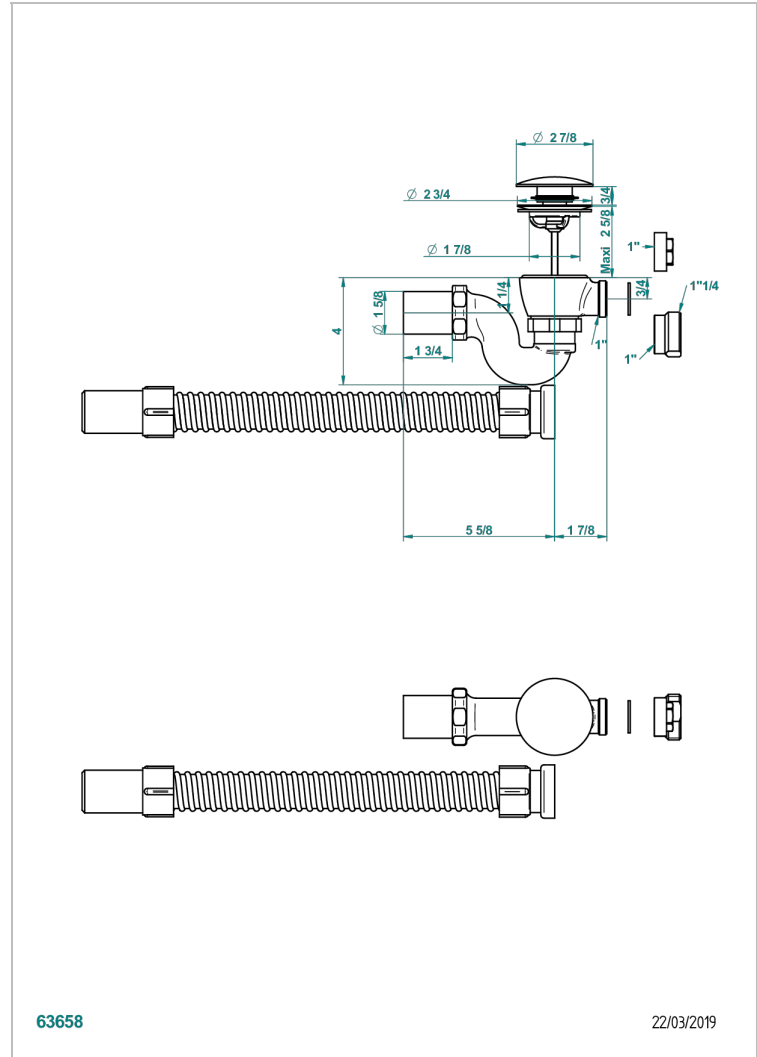

GENERAL ITEMS

G00-305/H

Complete manual bath click waste

CHARACTERISTIC

- General Items
- Complete manual bath click waste

AVAILABLE FINITIONS

Blush PVD - H62
Brass color PVD - H49
Brown bronze color PVD - F33
Gold color PVD - H52
Graphite PVD - H64
Matt Umber PVD - H67