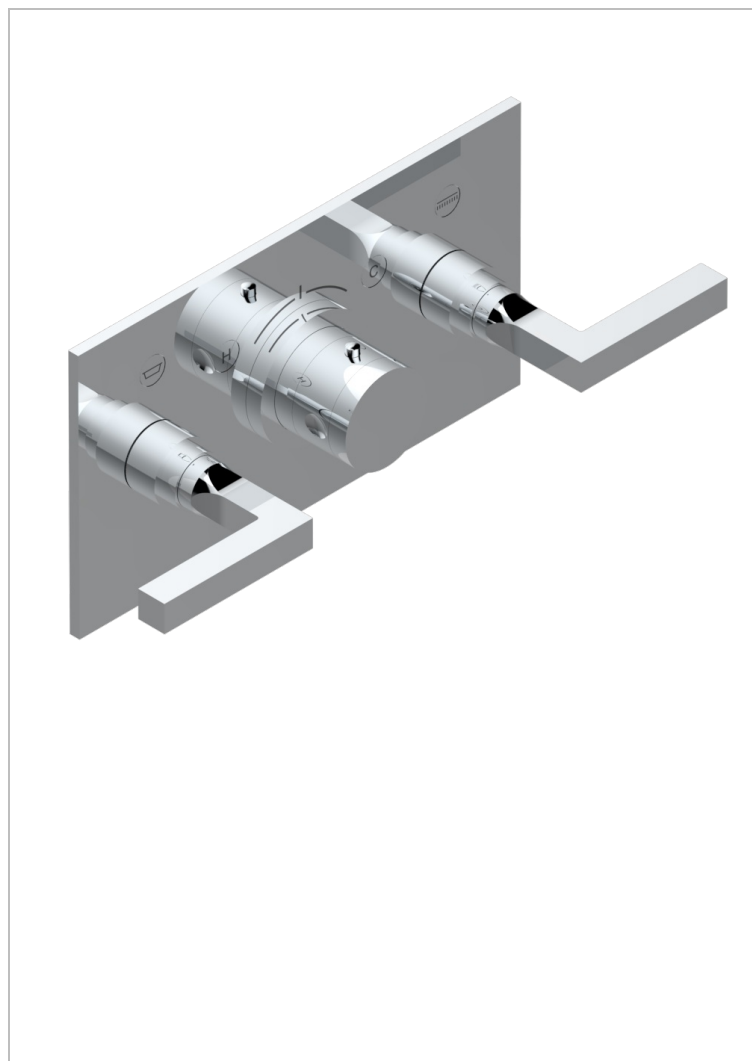

BELUGA WITH LEVER HANDLES

G1U-5401BEH

Trim for THG thermostat with 2 valves ref. 5 401AHM/US rough part supplied with fixing box , item to be installed horizontal

CHARACTERISTIC

- Beluga with lever handles
- Trim for THG thermostat with 2 valves ref. 5 401AHM/US rough part supplied with fixing box , item to be installed horizontal