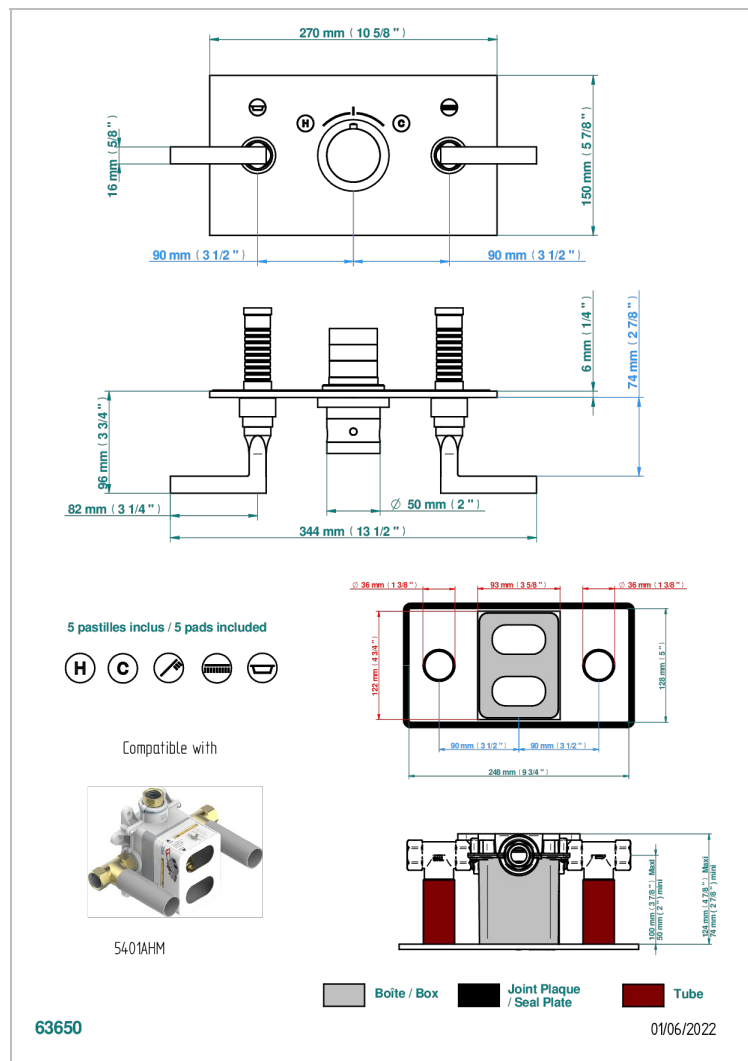

BELUGA WITH LEVER HANDLES

G1U-5401BEH

Trim for THG thermostat with 2 valves ref. 5 401AHM/US rough part supplied with fixing box , item to be installed horizontal

CHARACTERISTIC

- Beluga with lever handles
- Trim for THG thermostat with 2 valves ref. 5 401AHM/US rough part supplied with fixing box , item to be installed horizontal