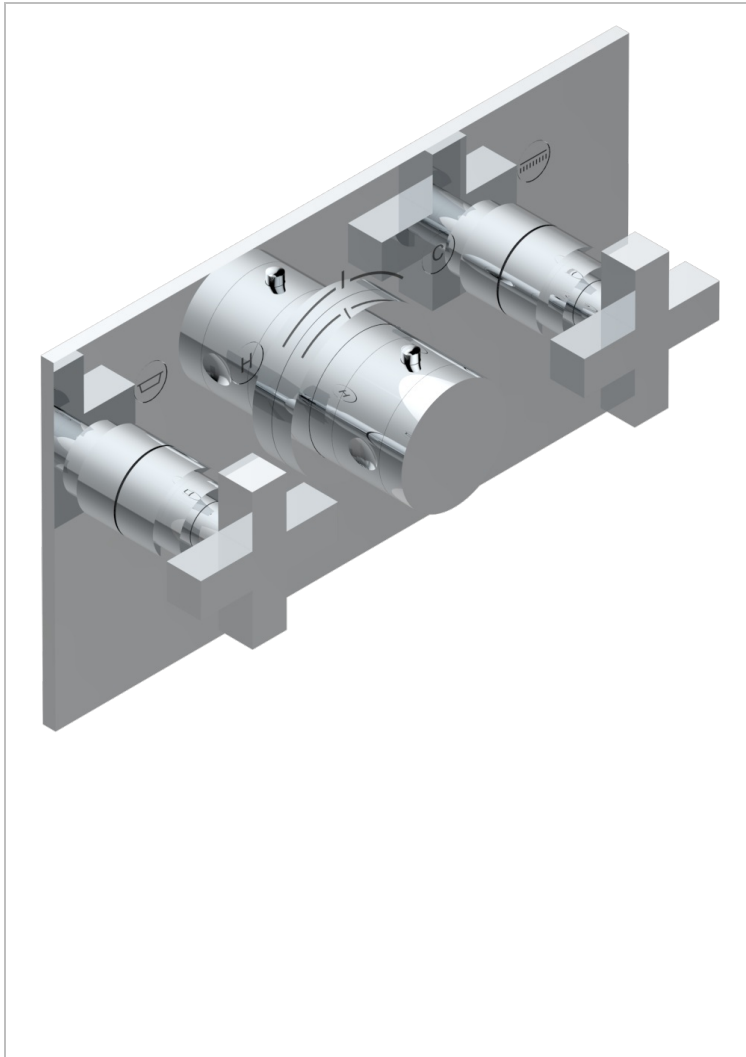

Trim for THG thermostat with 2 valves ref. 5 401AHM/US rough part supplied with fixing box , item to be installed horizontal

## CHARACTERISTIC

- Beluga
- Trim for THG thermostat with 2 valves ref. 5 401AHM/US rough part supplied with fixing box , item to be installed horizontal