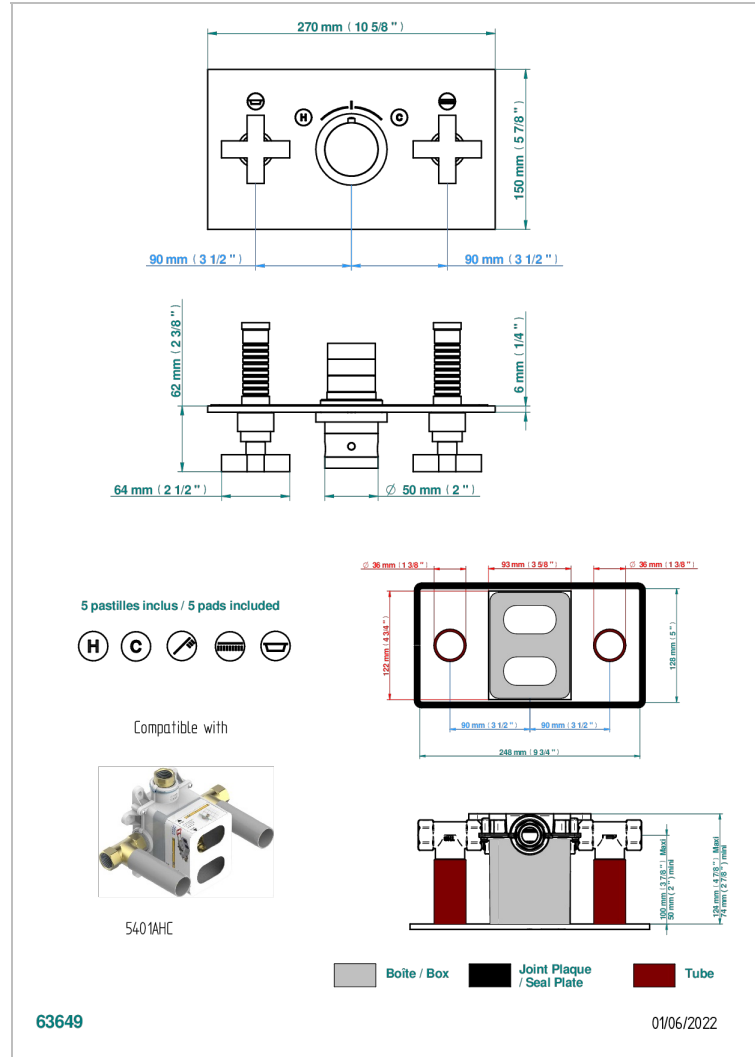

Trim for THG thermostat with 2 valves ref. 5 401AHM/US rough part supplied with fixing box , item to be installed horizontal

## CHARACTERISTIC

- Beluga
- Trim for THG thermostat with 2 valves ref. 5 401AHM/US rough part supplied with fixing box , item to be installed horizontal