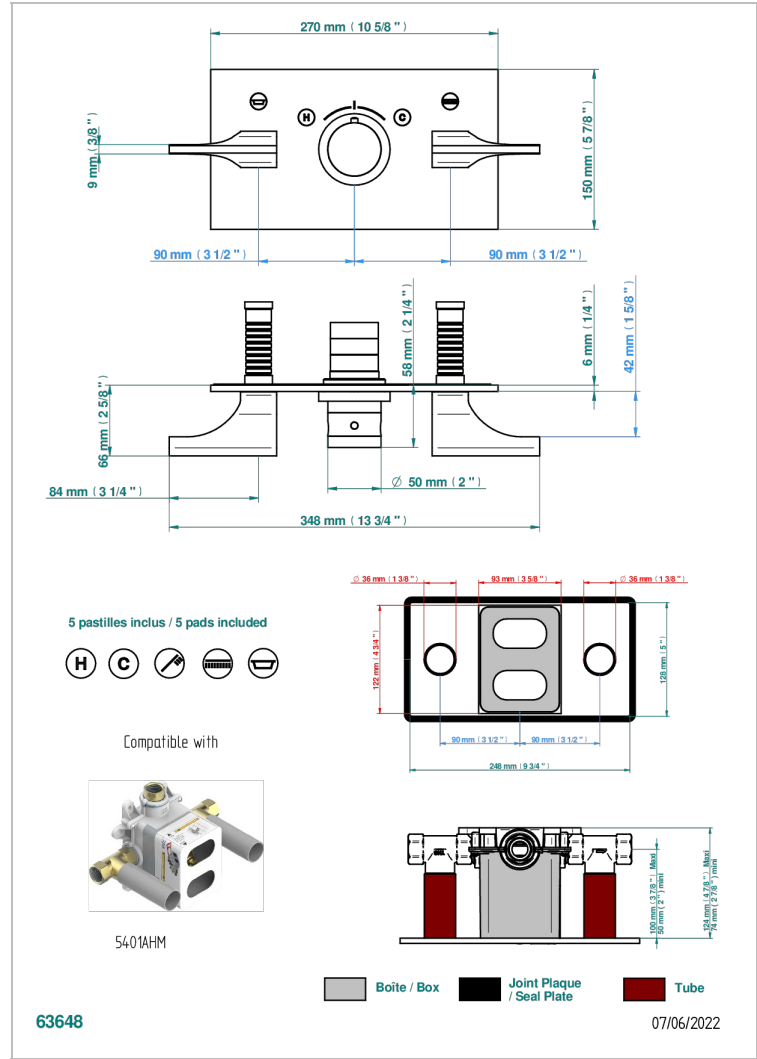

Trim for thermostatic mixer with 2 valves item to be installed horizontal . to adapt on 5 401AHC or 5 401AHM

CARACTERÍSTICAS

- Pure
- Trim for thermostatic mixer with 2 valves item to be installed horizontal . to adapt on 5 401AHC or 5 401AHM