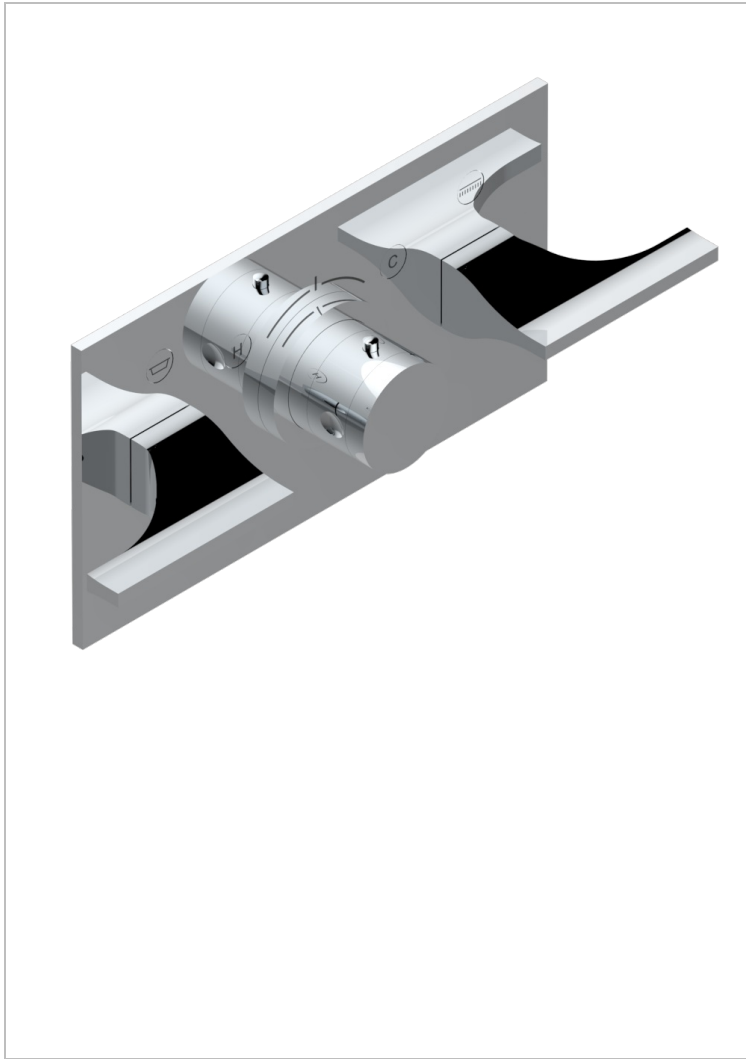

Trim for thermostatic mixer with 2 valves item to be installed horizontal . to adapt on 5 401AHC or 5 401AHM

CARACTERÍSTICAS

- Pure
- Trim for thermostatic mixer with 2 valves item to be installed horizontal . to adapt on 5 401AHC or 5 401AHM