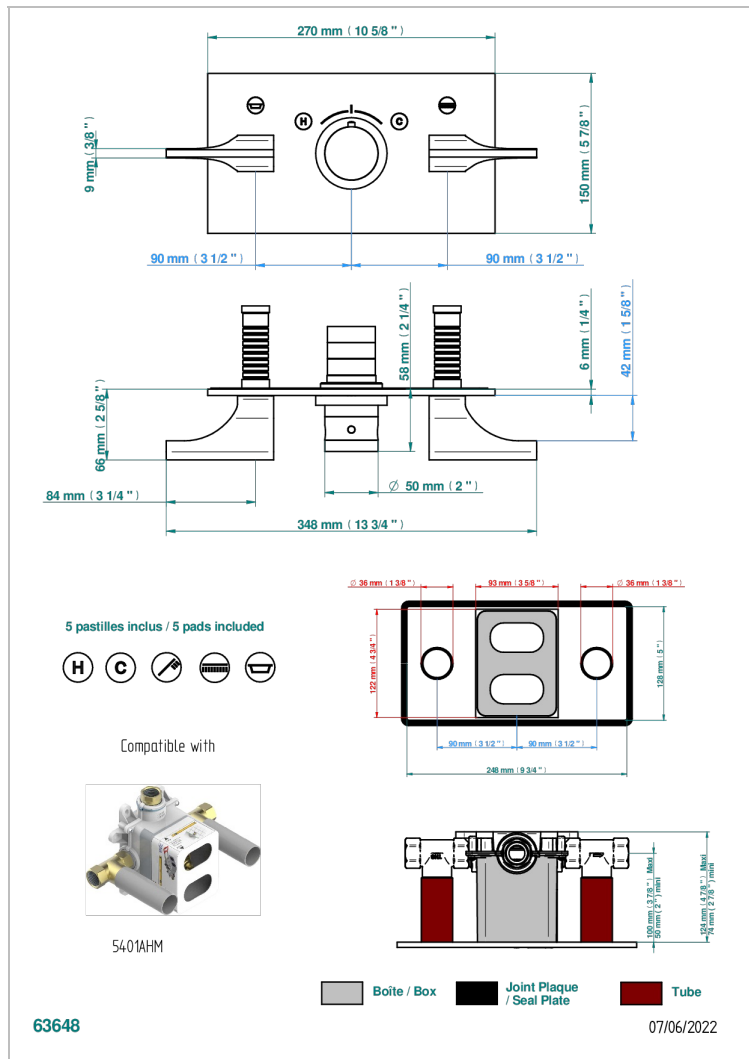

Trim for THG thermostat with 2 valves ref. 5 401AHM/US rough part supplied with fixing box , item to be installed horizontal

CHARACTERISTIC

- Pure
- Trim for THG thermostat with 2 valves ref. 5 401AHM/US rough part supplied with fixing box , item to be installed horizontal