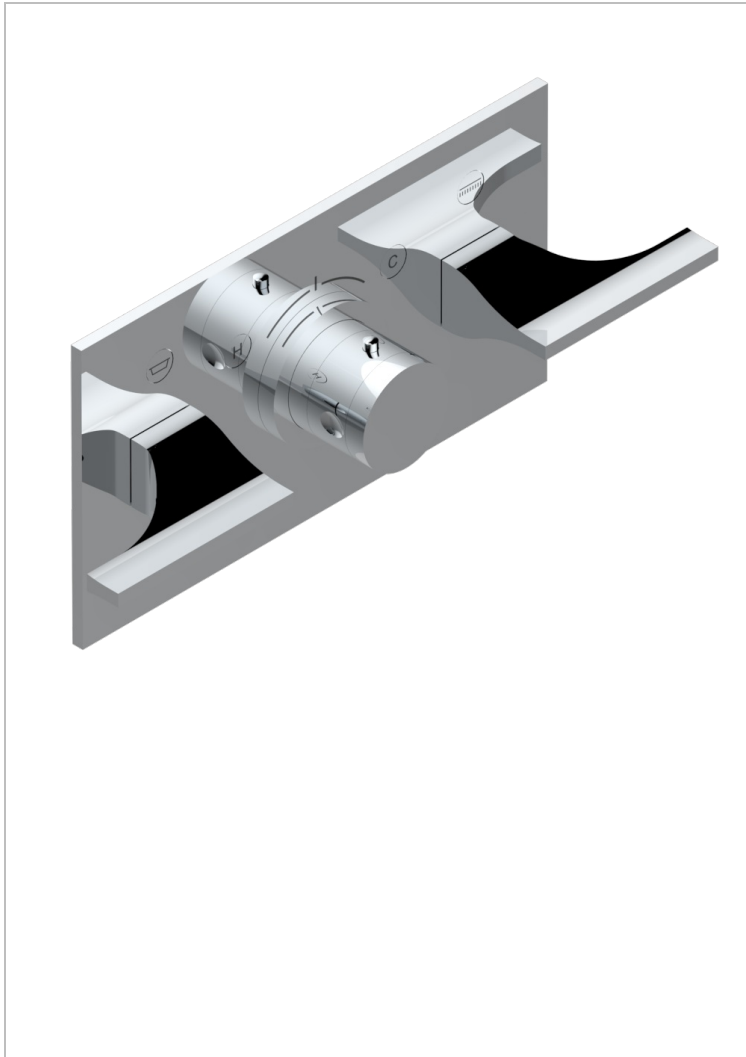

Trim for thermostatic mixer with 2 valves item to be installed horizontal . to adapt on 5 401AHC or 5 401AHM

CHARACTERISTIC

- Pure
- Trim for thermostatic mixer with 2 valves item to be installed horizontal . to adapt on 5 401AHC or 5 401AHM

RELATED SKU'S

- Ref. G00-5401AHC 3/4" THG thermostat, 60 l/mn with two valves with wax cartridge delivered with a built-in box, without trim - to be installed horizontal ( for installation with cross handle)
- Ref. G00-5401AHM 3/4" THG thermostat, 60 l/mn with two valves with wax cartridge delivered with a built-in box, without trim - to be installed horizontal ( for installation with lever handle)