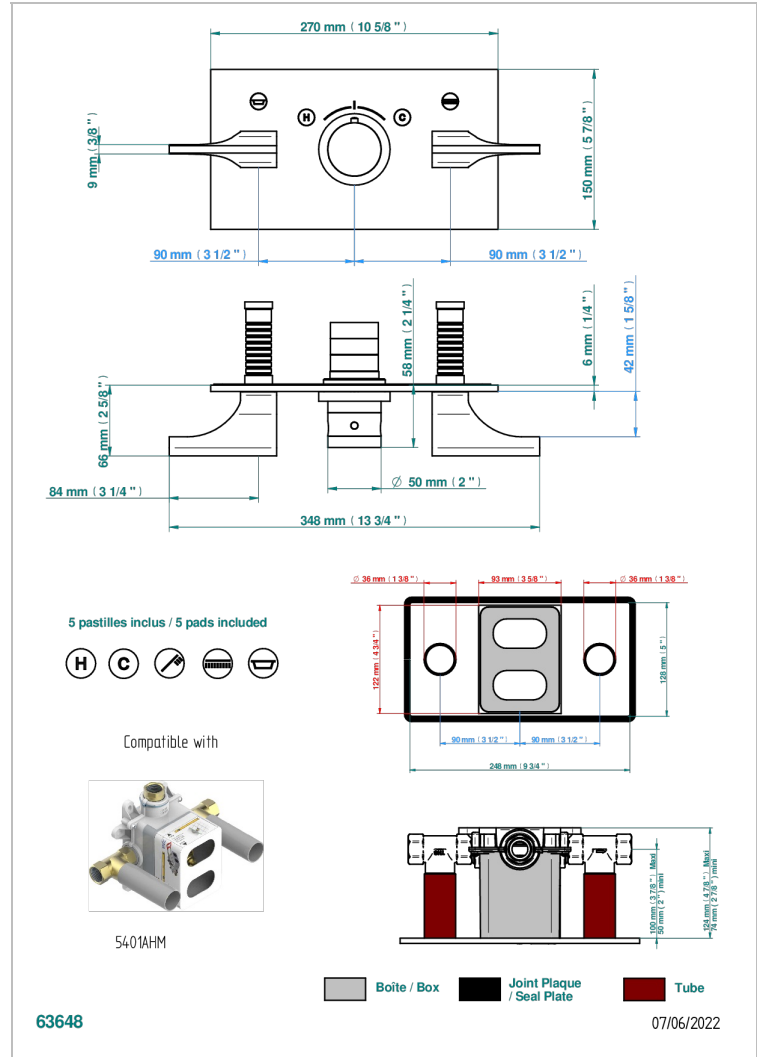

Trim for thermostatic mixer with 2 valves item to be installed horizontal . to adapt on 5 401AHC or 5 401AHM

CHARACTERISTIC

- Pure
- Trim for thermostatic mixer with 2 valves item to be installed horizontal . to adapt on 5 401AHC or 5 401AHM

RELATED SKU'S

- Ref. G00-5401AHC 3/4" THG thermostat, 60 l/mn with two valves with wax cartridge delivered with a built-in box, without trim - to be installed horizontal ( for installation with cross handle)
- Ref. G00-5401AHM 3/4" THG thermostat, 60 l/mn with two valves with wax cartridge delivered with a built-in box, without trim - to be installed horizontal ( for installation with lever handle)