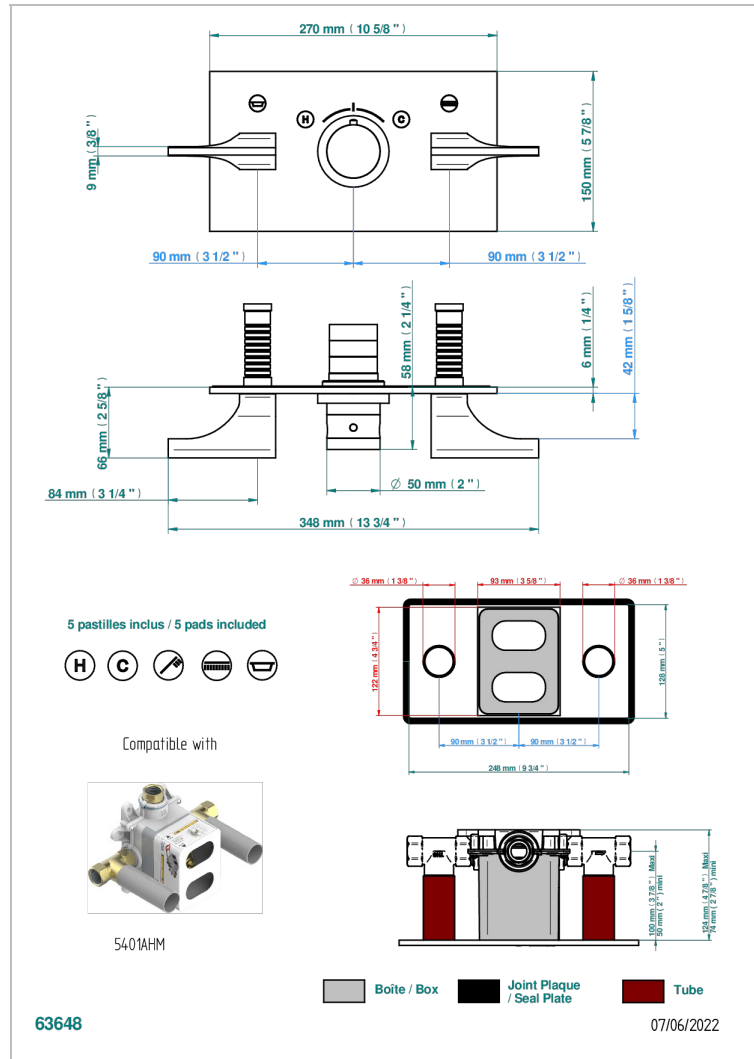

Trim for thermostatic mixer with 2 valves item to be installed horizontal . to adapt on 5 401AHC or 5 401AHM

## CHARACTERISTIC

- Pure
- Trim for thermostatic mixer with 2 valves item to be installed horizontal . to adapt on 5 401AHC or 5 401AHM

## RELATED SKU'S

- Ref. G00-5401AHC 3/4" THG thermostat, 60 l/mn with two valves with wax cartridge delivered with a built-in box, without trim - to be installed horizontal ( for installation with cross handle)
- Ref. G00-5401AHM 3/4" THG thermostat, 60 l/mn with two valves with wax cartridge delivered with a built-in box, without trim - to be installed horizontal ( for installation with lever handle)