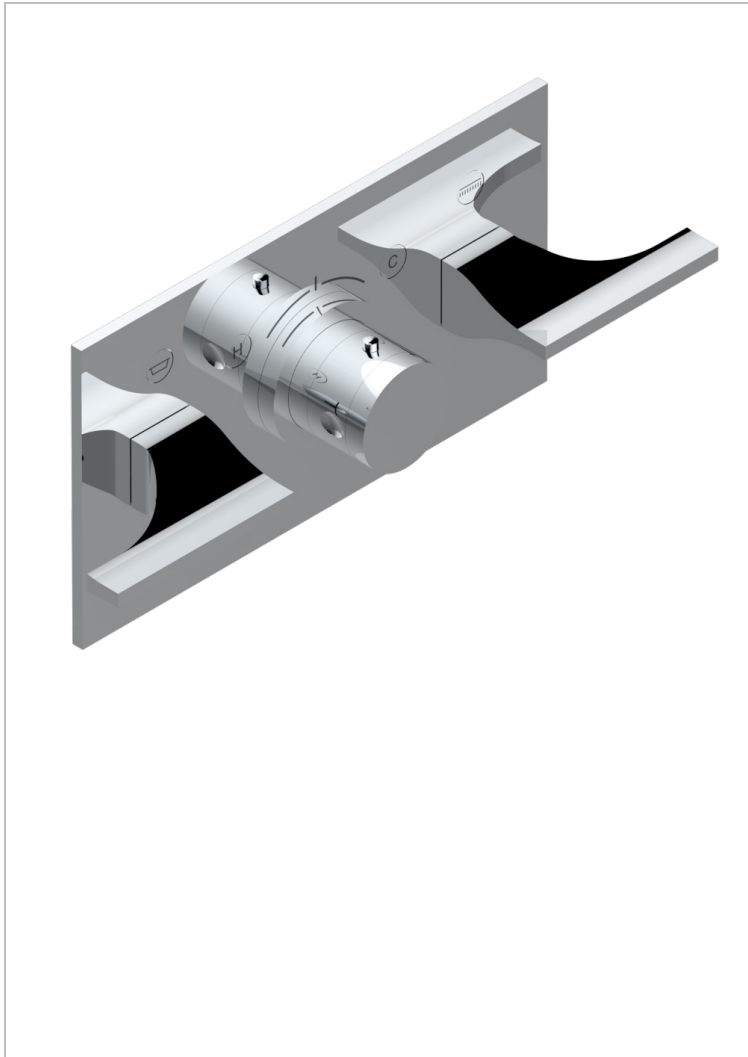

Trim for thermostatic mixer with 2 valves item to be installed horizontal . to adapt on 5 401AHC or 5 401AHM

## CHARACTERISTIC

- Pure
- Trim for thermostatic mixer with 2 valves item to be installed horizontal . to adapt on 5 401AHC or 5 401AHM

## RELATED SKU'S

- Ref. G00-5401AHC 3/4" THG thermostat, 60 l/mn with two valves with wax cartridge delivered with a built-in box, without trim - to be installed horizontal ( for installation with cross handle)
- Ref. G00-5401AHM 3/4" THG thermostat, 60 l/mn with two valves with wax cartridge delivered with a built-in box, without trim - to be installed horizontal ( for installation with lever handle)