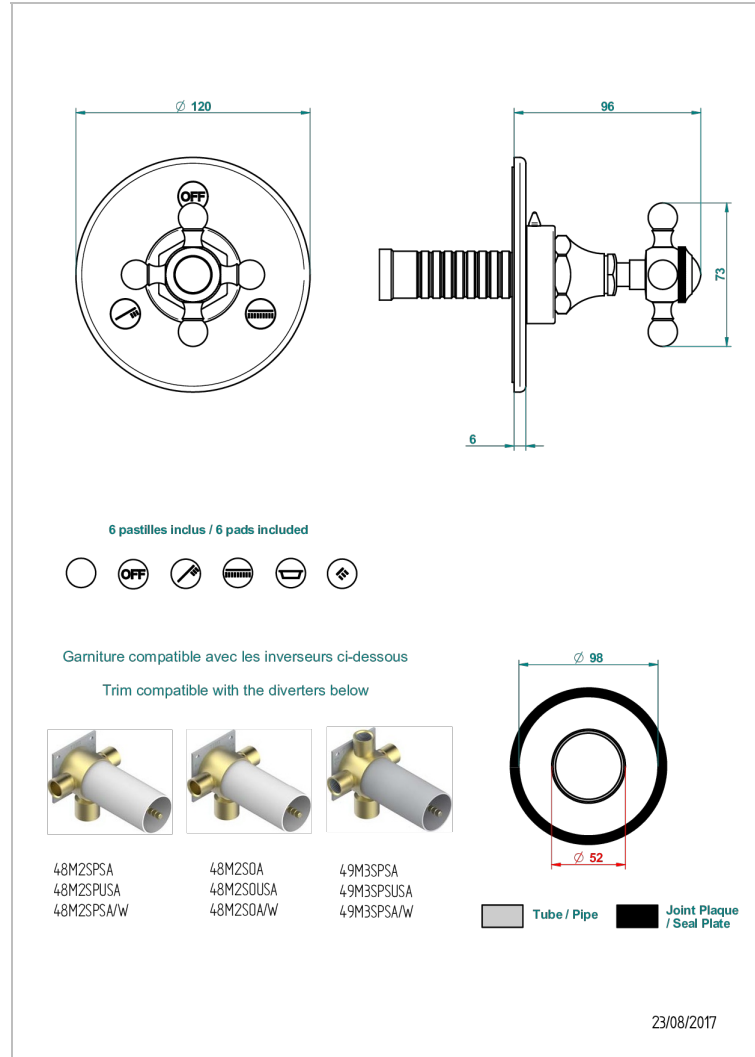

1900

G25-48M2SB

Trim for wall mounted diverter - 2 ways ref.48M2 & 3 ways ref.49M3

CHARACTERISTIC

- 1900
- Trim for wall mounted diverter - 2 ways ref.48M2 & 3 ways ref.49M3

RELATED SKU'S

- Ref. G00-48M2SOUSA Wall mounted 3-way diverter with ceramic cartridge for concealed installation- 1 inlet 3/4" and 2 outlets 1/2" without shared ports no stop position - no trim
- Ref. G00-48M2SPSUSA Wall mounted 3-way diverter with ceramic cartridge for concealed installation- 1 inlet 3/4" and 2 outlets 1/2" with positive top, no shared ports - no trim
- Ref. G00-49M3SPSUSA Wall mounted 4-way diverter with ceramic cartridge for concealed installation- 1 inlet 3/4" and 3 outlets 1/2" with positive top, no shared ports - no trim