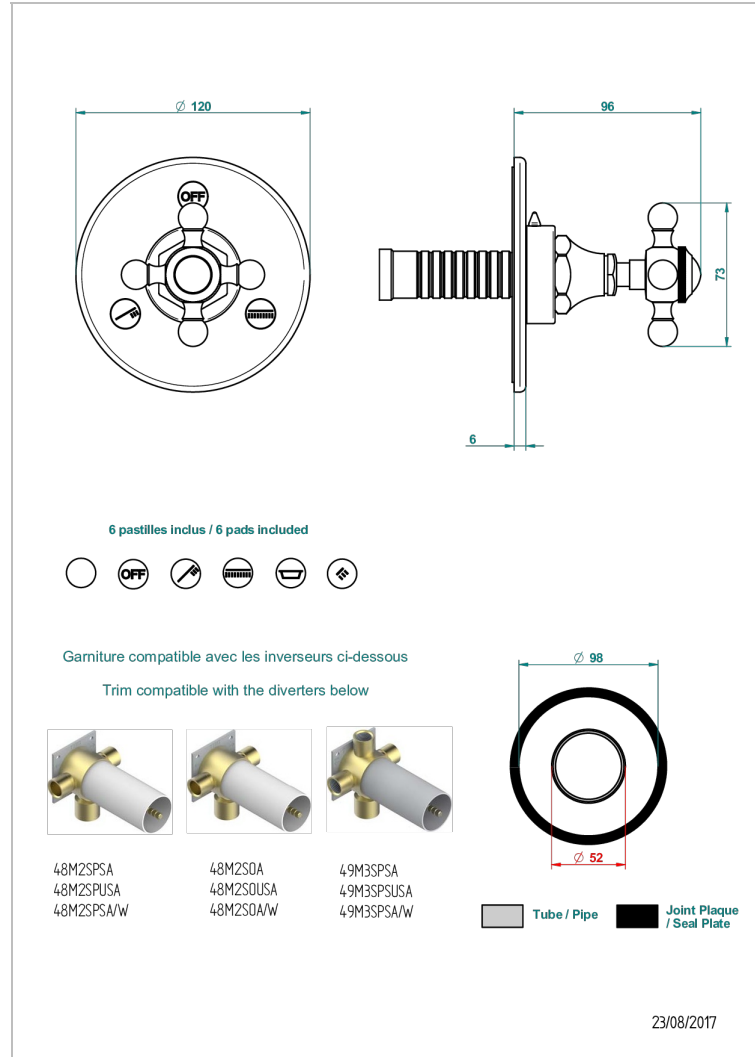

# 1900

G25-48M2SB

Trim for wall mounted diverter, 2 ways - ref. 48M2 and 3 ways - ref. 49M3

## ХАРАКТЕРИСТИКИ

- 1900
- Trim for wall mounted diverter, 2 ways - ref. 48M2 and 3 ways - ref. 49M3

## СВЯЗАННЫЕ ТОВАРНЫЕ ПОЗИЦИИ

- Ref. G00-48M2SOA Wall mounted 3-way diverter with ceramic cartridge for concealed installation- 1 inlet 3/4" and 2 outlets 1/2" without stop position, without trim
- Ref. G00-48M2SPSA Wall mounted 3-way diverter with ceramic cartridge for concealed installation, 1 inlet 3/4" and 2 outlets 1/2" with stop position, without trim
- Ref. G00-49M3SPSA Wall mounted 4-way diverter with ceramic cartridge for concealed installation- 1 inlet 3/4" and 3 outlets 1/2" with stop position, without trim