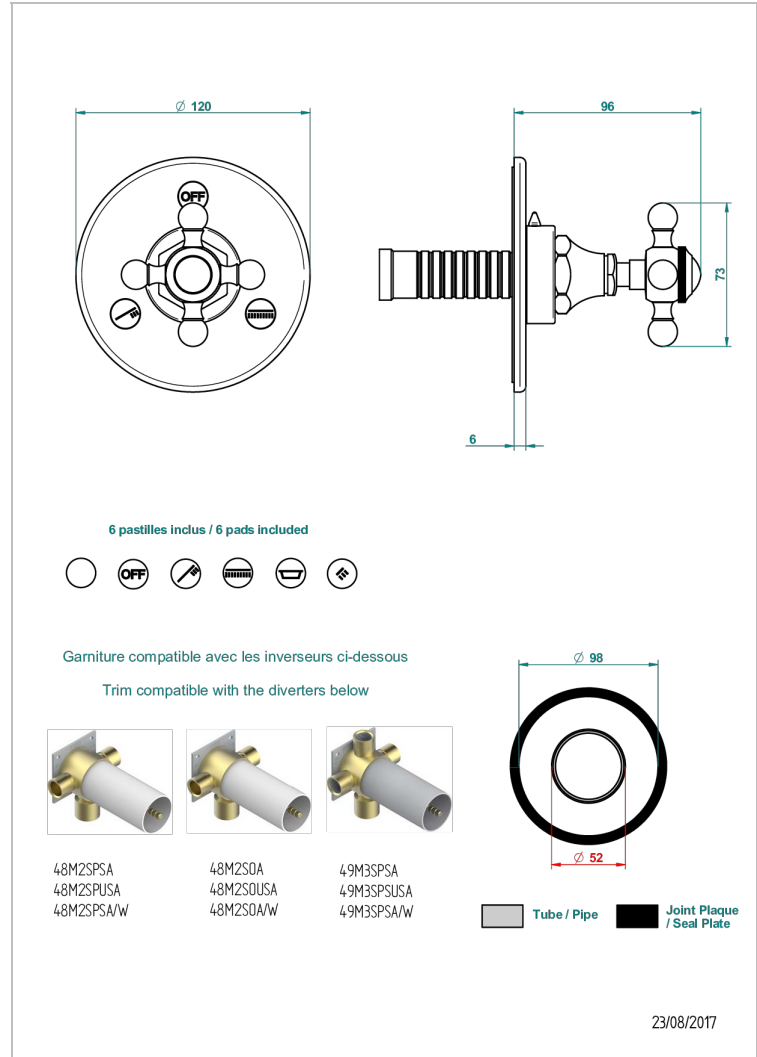

1900

G25-48M2SB

Trim for wall mounted diverter, 2 ways - ref. 48M2 and 3 ways - ref. 49M3

CHARACTERISTIC

- 1900
- Trim for wall mounted diverter, 2 ways - ref. 48M2 and 3 ways - ref. 49M3

RELATED SKU'S

- Ref. G00-48M2SOA Wall mounted 3-way diverter with ceramic cartridge for concealed installation- 1 inlet 3/4" and 2 outlets 1/2" without stop position, without trim
- Ref. G00-48M2SPSA Wall mounted 3-way diverter with ceramic cartridge for concealed installation, 1 inlet 3/4" and 2 outlets 1/2" with stop position, without trim
- Ref. G00-49M3SPSA Wall mounted 4-way diverter with ceramic cartridge for concealed installation- 1 inlet 3/4" and 3 outlets 1/2" with stop position, without trim