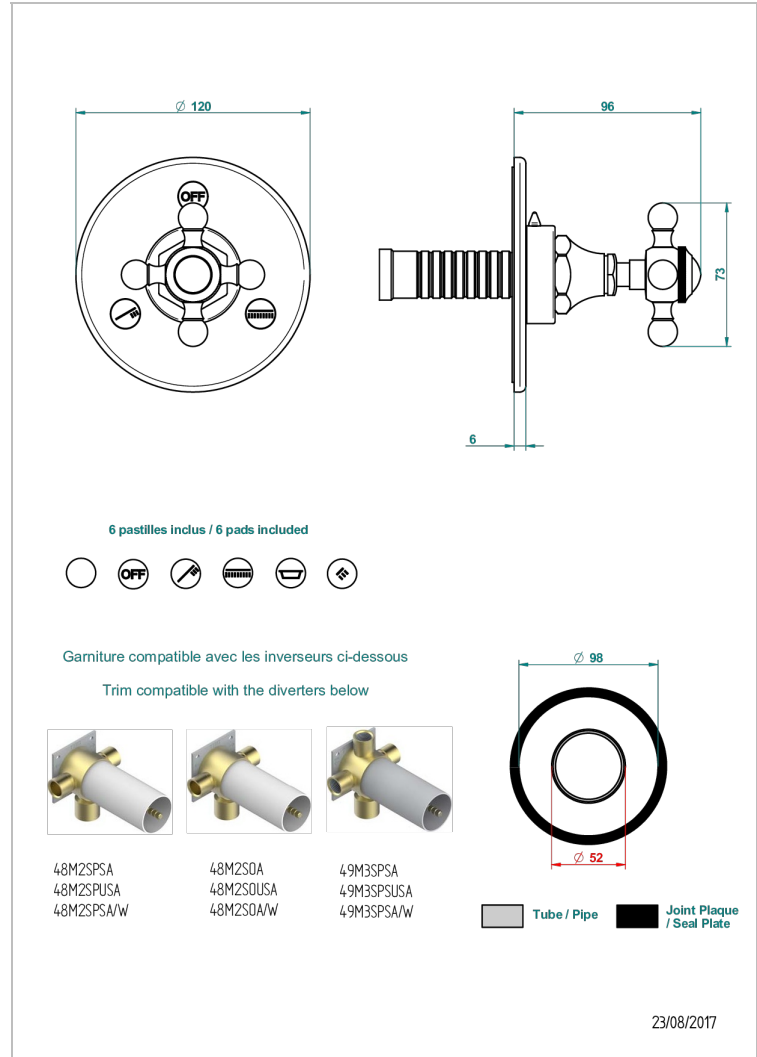

1900

G25-48M2SB

Trim for wall mounted diverter, 2 ways - ref. 48M2 and 3 ways - ref. 49M3

特色

- 1900
- Trim for wall mounted diverter, 2 ways - ref. 48M2 and 3 ways - ref. 49M3

相关的SKU

- Ref. G00-48M2SOA Wall mounted 3-way diverter with ceramic cartridge for concealed installation- 1 inlet 3/4" and 2 outlets 1/2" without stop position, without trim
- Ref. G00-48M2SPSA Wall mounted 3-way diverter with ceramic cartridge for concealed installation, 1 inlet 3/4" and 2 outlets 1/2" with stop position, without trim
- Ref. G00-49M3SPSA Wall mounted 4-way diverter with ceramic cartridge for concealed installation- 1 inlet 3/4" and 3 outlets 1/2" with stop position, without trim