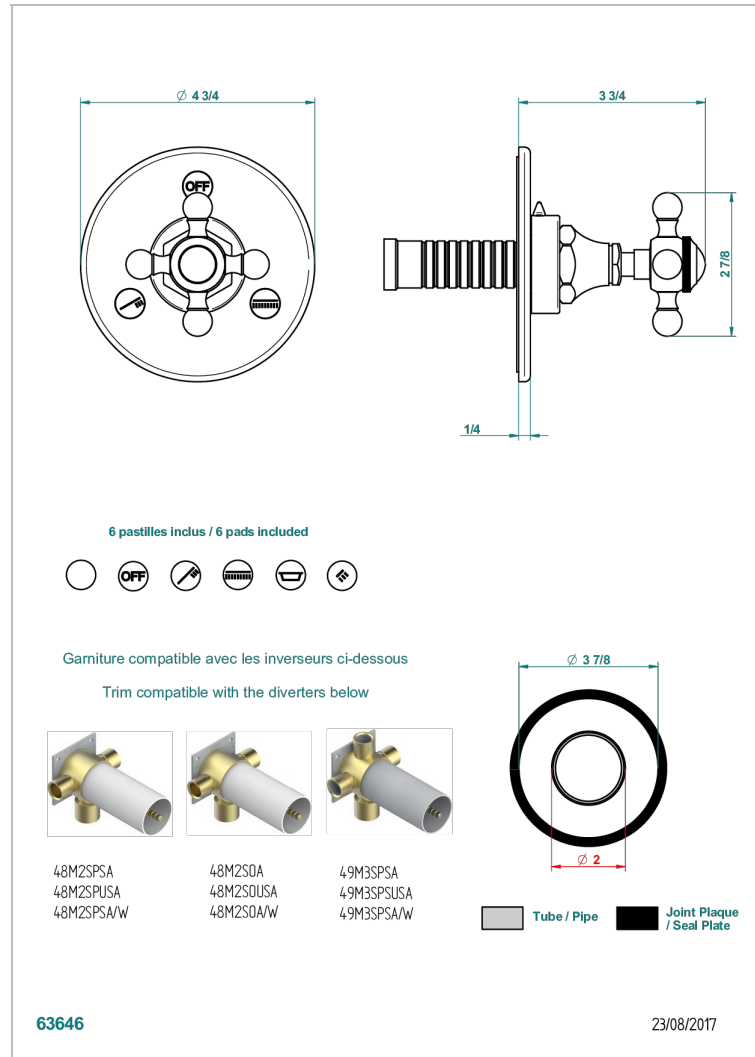

1900

G25-48M2SB

Trim for wall mounted diverter, 2 ways - ref. 48M2 and 3 ways - ref. 49M3

THG
PARIS

ХАРАКТЕРИСТИКИ

- 1900
- Trim for wall mounted diverter, 2 ways - ref. 48M2 and 3 ways - ref. 49M3

СВЯЗАННЫЕ ТОВАРНЫЕ ПОЗИЦИИ

- Ref. G00-48M2SOA Wall mounted 3-way diverter with ceramic cartridge for concealed installation- 1 inlet 3/4" and 2 outlets 1/2" without stop position, without trim
- Ref. G00-48M2SPSA Wall mounted 3-way diverter with ceramic cartridge for concealed installation, 1 inlet 3/4" and 2 outlets 1/2" with stop position, without trim
- Ref. G00-49M3SPSA Wall mounted 4-way diverter with ceramic cartridge for concealed installation- 1 inlet 3/4" and 3 outlets 1/2" with stop position, without trim