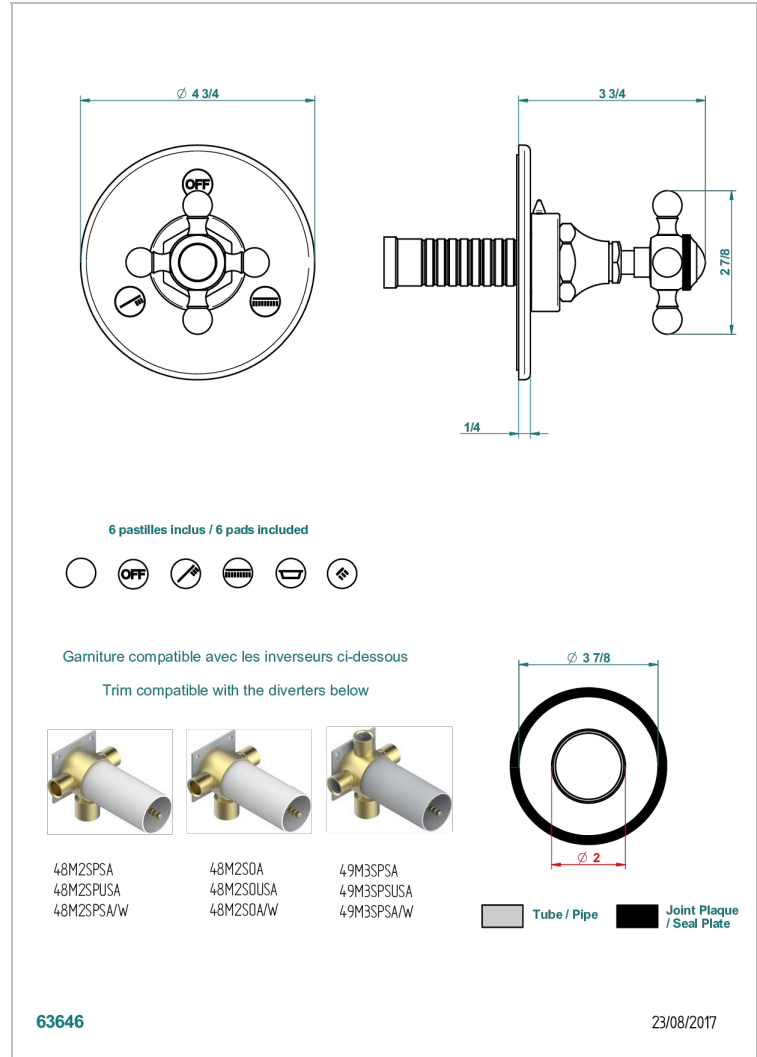

1900

G25-48M2SB

Trim for wall mounted diverter, 2 ways - ref. 48M2 and 3 ways - ref. 49M3

CHARACTERISTIC

- 1900
- Trim for wall mounted diverter, 2 ways - ref. 48M2 and 3 ways - ref. 49M3

RELATED SKU'S

- Ref. G00-48M2SOA Wall mounted 3-way diverter with ceramic cartridge for concealed installation- 1 inlet 3/4" and 2 outlets 1/2" without stop position, without trim
- Ref. G00-48M2SPSA Wall mounted 3-way diverter with ceramic cartridge for concealed installation, 1 inlet 3/4" and 2 outlets 1/2" with stop position, without trim
- Ref. G00-49M3SPSA Wall mounted 4-way diverter with ceramic cartridge for concealed installation- 1 inlet 3/4" and 3 outlets 1/2" with stop position, without trim