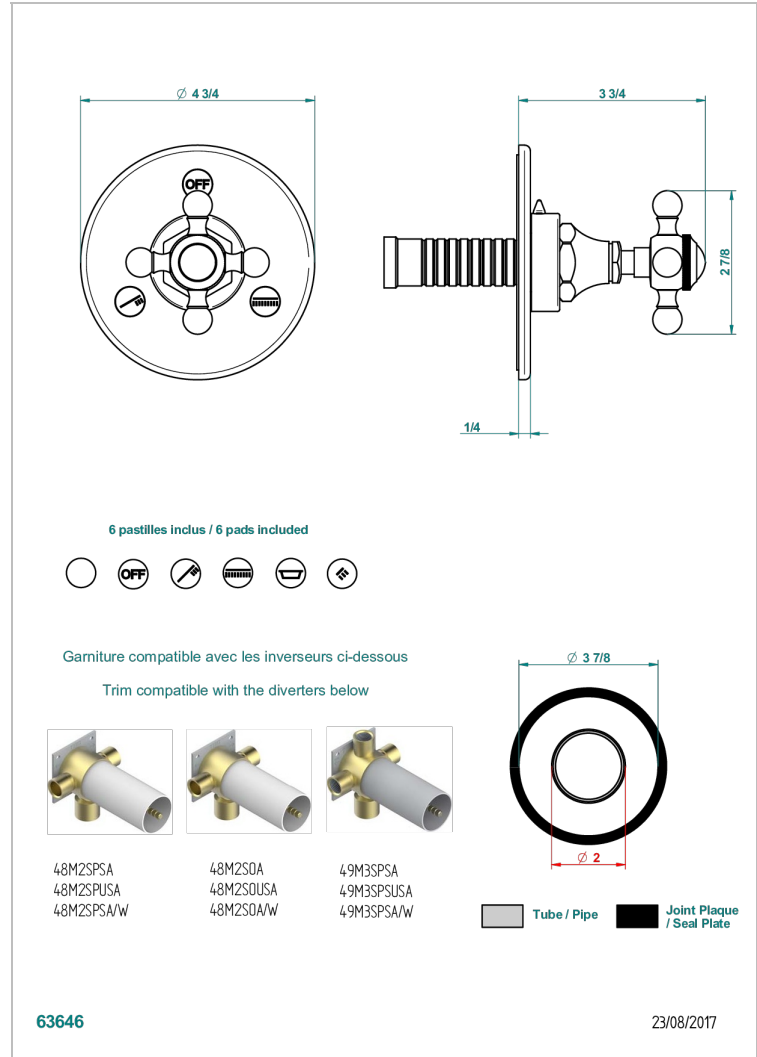

1900

G25-48M2SB

Trim for wall mounted diverter, 2 ways - ref. 48M2 and 3 ways - ref. 49M3

特色

- 1900
- Trim for wall mounted diverter, 2 ways - ref. 48M2 and 3 ways - ref. 49M3

相关的SKU

- Ref. G00-48M2SOA Wall mounted 3-way diverter with ceramic cartridge for concealed installation- 1 inlet 3/4" and 2 outlets 1/2" without stop position, without trim
- Ref. G00-48M2SPSA Wall mounted 3-way diverter with ceramic cartridge for concealed installation, 1 inlet 3/4" and 2 outlets 1/2" with stop position, without trim
- Ref. G00-49M3SPSA Wall mounted 4-way diverter with ceramic cartridge for concealed installation- 1 inlet 3/4" and 3 outlets 1/2" with stop position, without trim