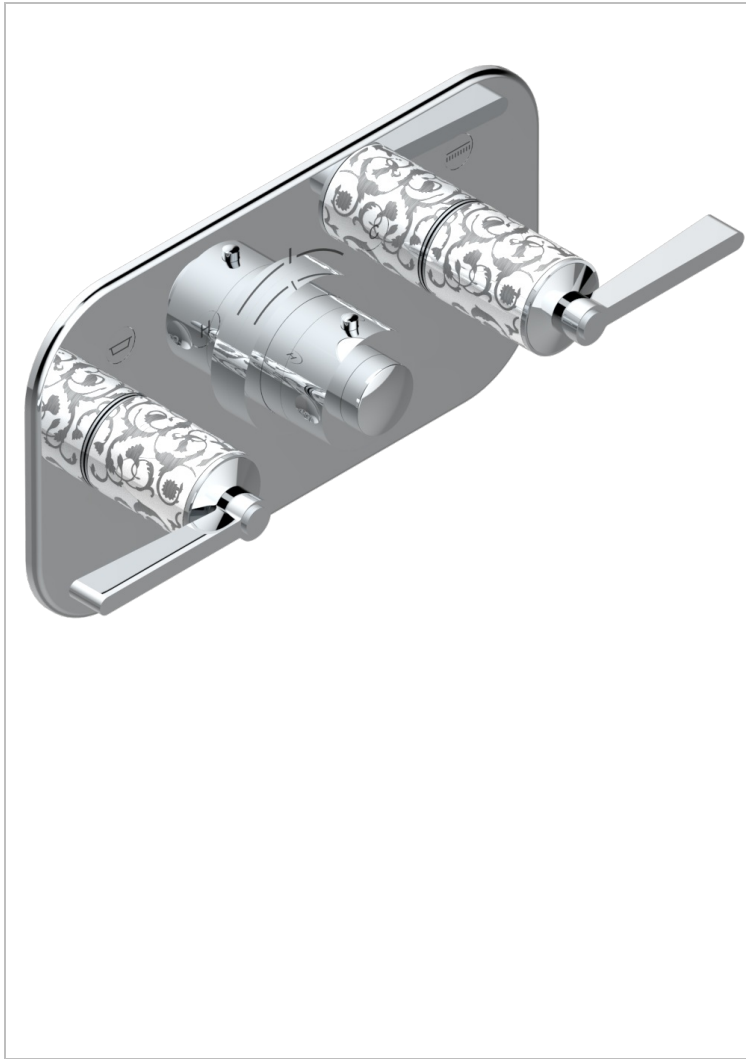

# FRIVOLE WITH LEVER

G2S-5401BEH

THG<sup>®</sup>  
PARIS

Trim for thermostatic mixer with 2 valves item to be installed horizontal . to adapt on 5 401AHC or 5 401AHM

## CHARACTERISTIC

- Frivole with lever
- Trim for thermostatic mixer with 2 valves item to be installed horizontal . to adapt on 5 401AHC or 5 401AHM

## RELATED SKU'S

- Ref. G00-5401AHC 3/4" THG thermostat, 60 l/mn with two valves with wax cartridge delivered with a built-in box, without trim - to be installed horizontal ( for installation with cross handle)
- Ref. G00-5401AHM 3/4" THG thermostat, 60 l/mn with two valves with wax cartridge delivered with a built-in box, without trim - to be installed horizontal ( for installation with lever handle)

## AVAILABLE FINITIONS

Antique nickel - H28  
Black ceram - D30  
Blush PVD - H62  
Brass color PVD - H49  
Brown bronze color PVD - F33  
Gold color PVD - H52

Graphite PVD - H64  
Matt Umber PVD - H67  
Matt blush PVD - H60  
Matt brass color PVD - H50  
Matt brown bronze color PVD - F34  
Matt chrome - C02