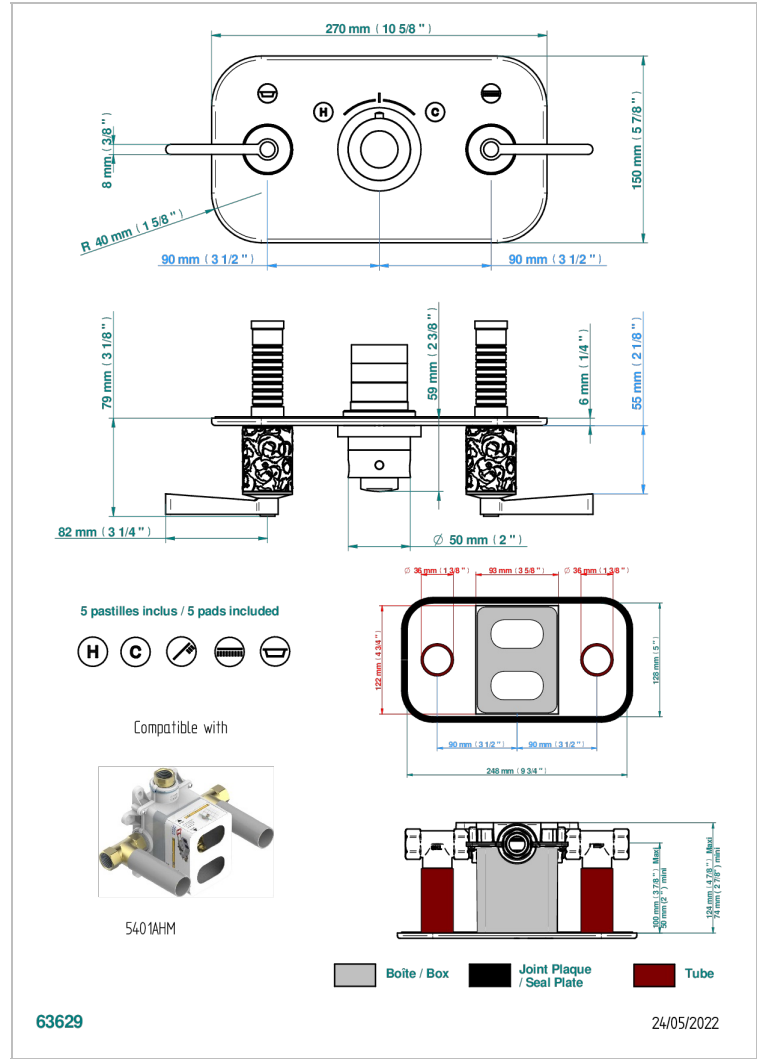

# FRIVOLE WITH LEVER

G2S-5401BEH

THG<sup>®</sup>  
PARIS

Trim for thermostatic mixer with 2 valves item to be installed horizontal . to adapt on 5 401AHC or 5 401AHM

## CHARACTERISTIC

- Frivole with lever
- Trim for thermostatic mixer with 2 valves item to be installed horizontal . to adapt on 5 401AHC or 5 401AHM

## RELATED SKU'S

- Ref. G00-5401AHC 3/4" THG thermostat, 60 l/mn with two valves with wax cartridge delivered with a built-in box, without trim - to be installed horizontal ( for installation with cross handle)
- Ref. G00-5401AHM 3/4" THG thermostat, 60 l/mn with two valves with wax cartridge delivered with a built-in box, without trim - to be installed horizontal ( for installation with lever handle)