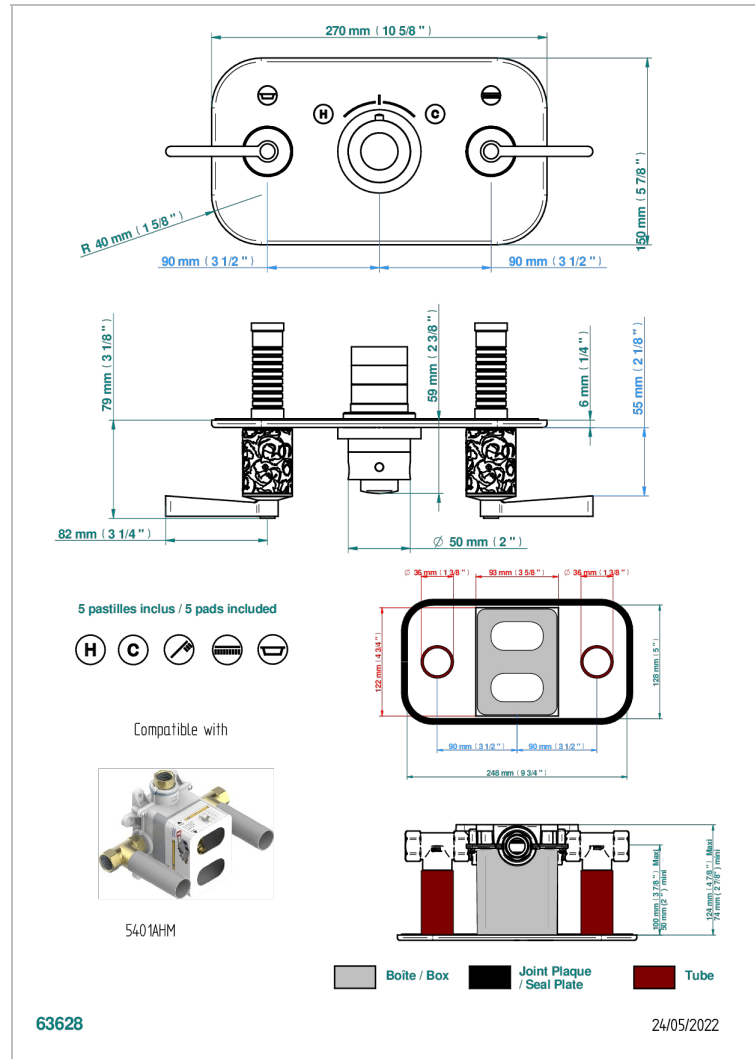

# FROUFROU WITH LEVER

G2P-5401BEH

THG<sup>®</sup>  
PARIS

Trim for thermostatic mixer with 2 valves item to be installed horizontal . to adapt on 5 401AHC or 5 401AHM

## CHARACTERISTIC

- Froufrou with lever
- Trim for thermostatic mixer with 2 valves item to be installed horizontal . to adapt on 5 401AHC or 5 401AHM

## RELATED SKU'S

- Ref. G00-5401AHC 3/4" THG thermostat, 60 l/mn with two valves with wax cartridge delivered with a built-in box, without trim - to be installed horizontal ( for installation with cross handle)
- Ref. G00-5401AHM 3/4" THG thermostat, 60 l/mn with two valves with wax cartridge delivered with a built-in box, without trim - to be installed horizontal ( for installation with lever handle)