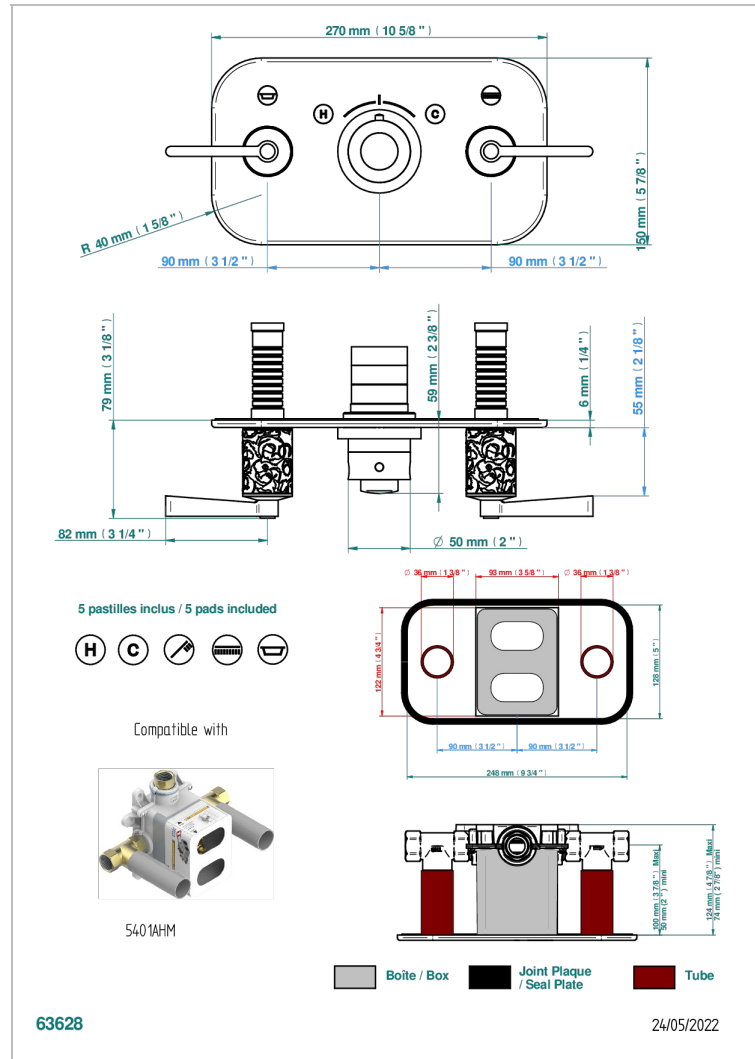

FROUFROU WITH LEVER

G2P-5401BEH

THG[®]
PARIS

Trim for thermostatic mixer with 2 valves item to be installed horizontal . to adapt on 5 401AHC or 5 401AHM

CHARACTERISTIC

- Froufrou with lever
- Trim for thermostatic mixer with 2 valves item to be installed horizontal . to adapt on 5 401AHC or 5 401AHM

RELATED SKU'S

- Ref. G00-5401AHC 3/4" THG thermostat, 60 l/mn with two valves with wax cartridge delivered with a built-in box, without trim - to be installed horizontal (for installation with cross handle)
- Ref. G00-5401AHM 3/4" THG thermostat, 60 l/mn with two valves with wax cartridge delivered with a built-in box, without trim - to be installed horizontal (for installation with lever handle)