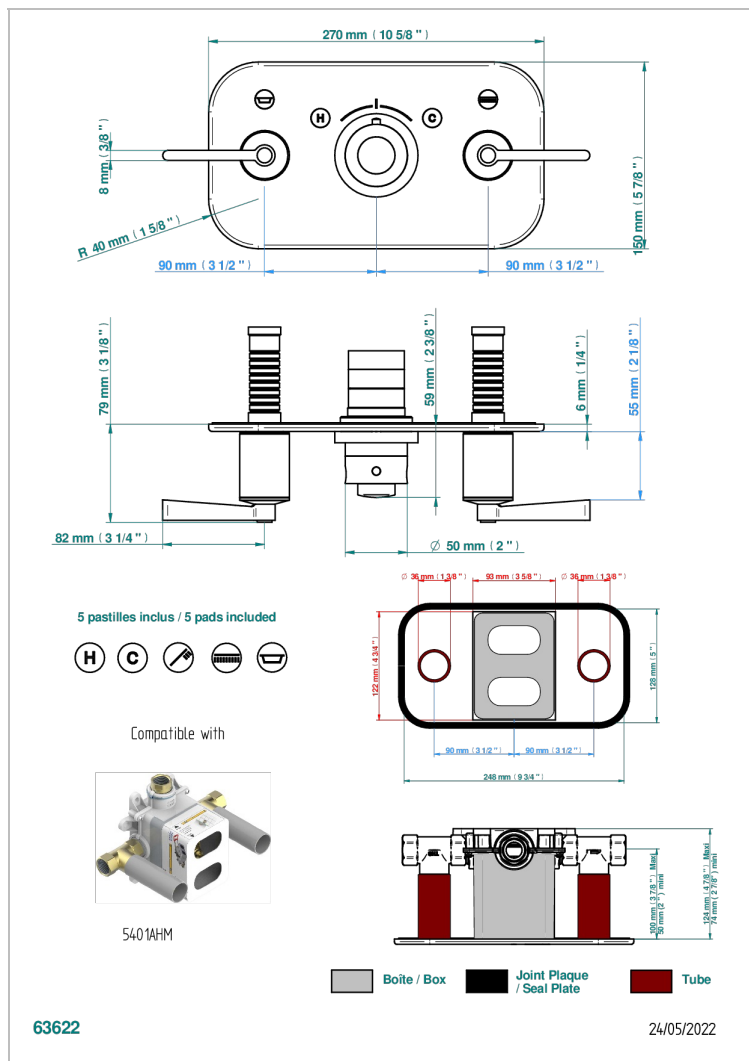

FAUBOURG PORCELANA NEGRA CON MANETAS

G2M-5401BEH

Trim for thermostatic mixer with 2 valves item to be installed horizontal . to adapt on 5 401AHC or 5 401AHM

CARACTERÍSTICAS

- Faubourg porcelana negra con manetas
- Trim for thermostatic mixer with 2 valves item to be installed horizontal . to adapt on 5 401AHC or 5 401AHM