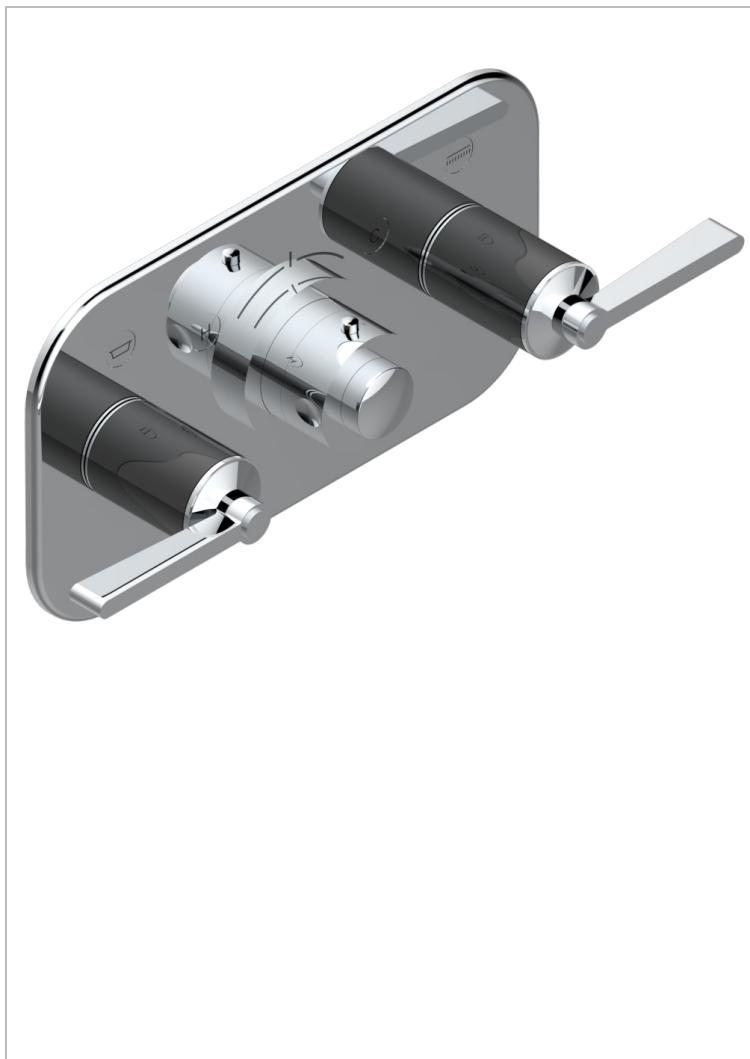

FAUBOURG BLACK PORCELAIN WITH LEVER

G2M-5401BEH

Trim for thermostatic mixer with 2 valves item to be installed horizontal . to adapt on 5 401AHC or 5 401AHM

CHARACTERISTIC

- Faubourg Black Porcelain with lever
- Trim for thermostatic mixer with 2 valves item to be installed horizontal . to adapt on 5 401AHC or 5 401AHM

RELATED SKU'S

- Ref. G00-5401AHC 3/4" THG thermostat, 60 l/mn with two valves with wax cartridge delivered with a built-in box, without trim - to be installed horizontal (for installation with cross handle)
- Ref. G00-5401AHM 3/4" THG thermostat, 60 l/mn with two valves with wax cartridge delivered with a built-in box, without trim - to be installed horizontal (for installation with lever handle)