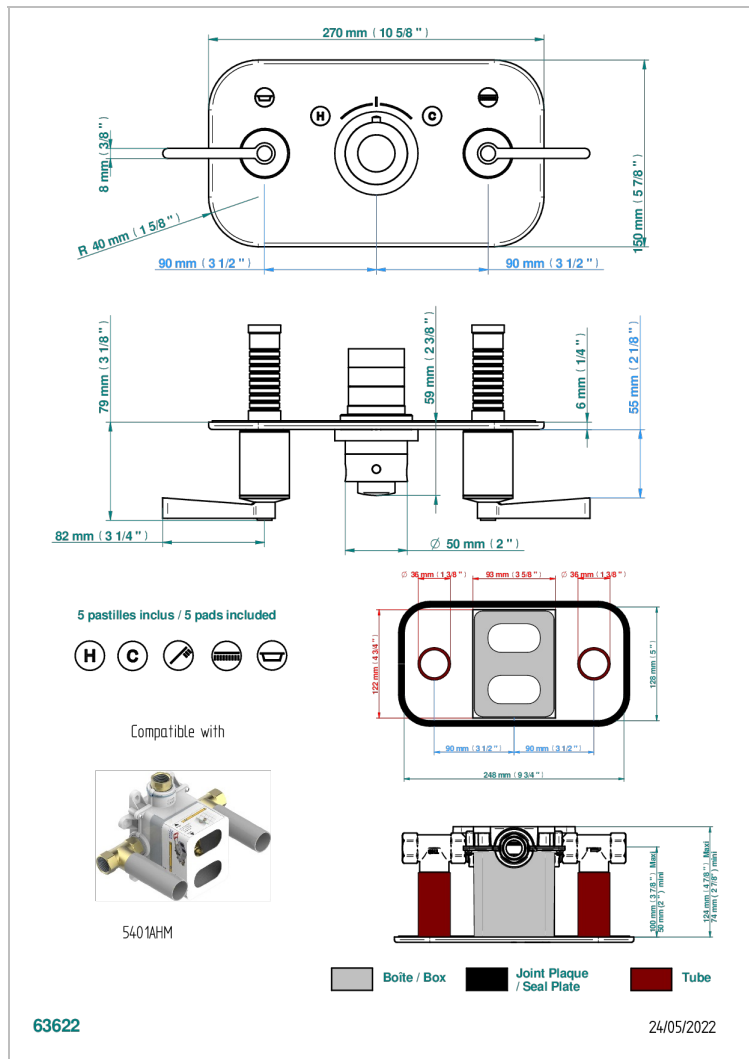

FAUBOURG BLACK PORCELAIN WITH LEVER

G2M-5401BEH

Trim for thermostatic mixer with 2 valves item to be installed horizontal . to adapt on 5 401AHC or 5 401AHM

CHARACTERISTIC

- Faubourg Black Porcelain with lever
- Trim for thermostatic mixer with 2 valves item to be installed horizontal . to adapt on 5 401AHC or 5 401AHM

RELATED SKU'S

- Ref. G00-5401AHC 3/4" THG thermostat, 60 l/mn with two valves with wax cartridge delivered with a built-in box, without trim - to be installed horizontal (for installation with cross handle)
- Ref. G00-5401AHM 3/4" THG thermostat, 60 l/mn with two valves with wax cartridge delivered with a built-in box, without trim - to be installed horizontal (for installation with lever handle)