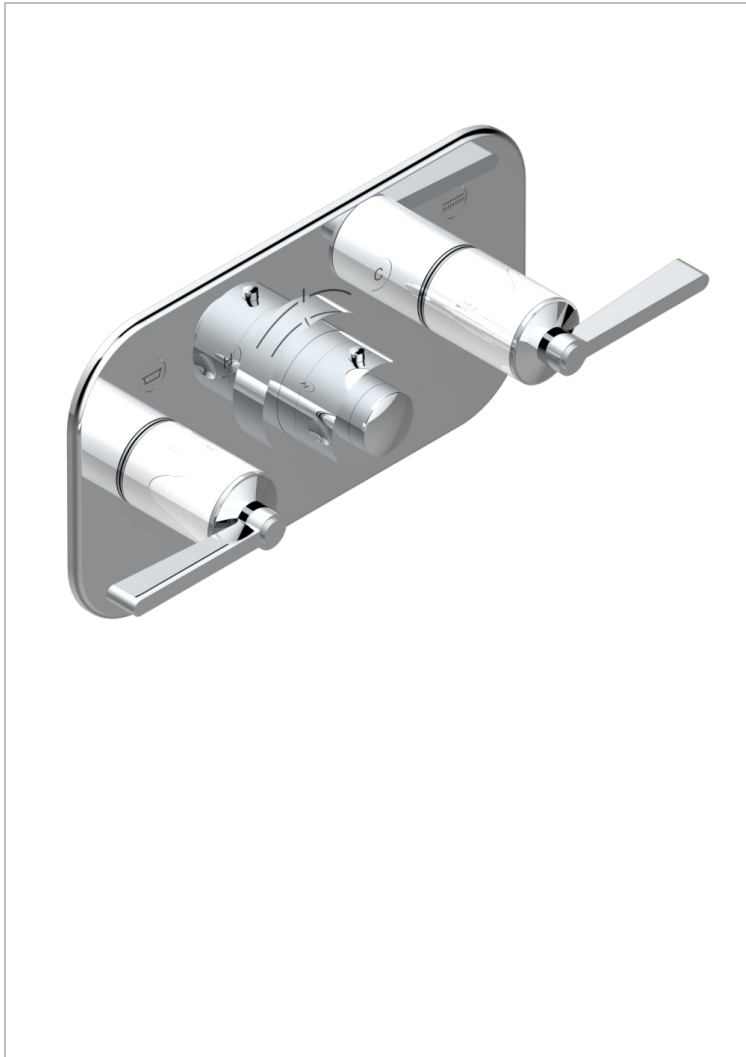

# FAUBOURG PORCELANA BLANCA CON MANETAS

G2J-5401BEH

Trim for thermostatic mixer with 2 valves item to be installed horizontal . to adapt on 5 401AHC or 5 401AHM

## CARACTERÍSTICAS

- Faubourg porcelana blanca con manetas
- Trim for thermostatic mixer with 2 valves item to be installed horizontal . to adapt on 5 401AHC or 5 401AHM