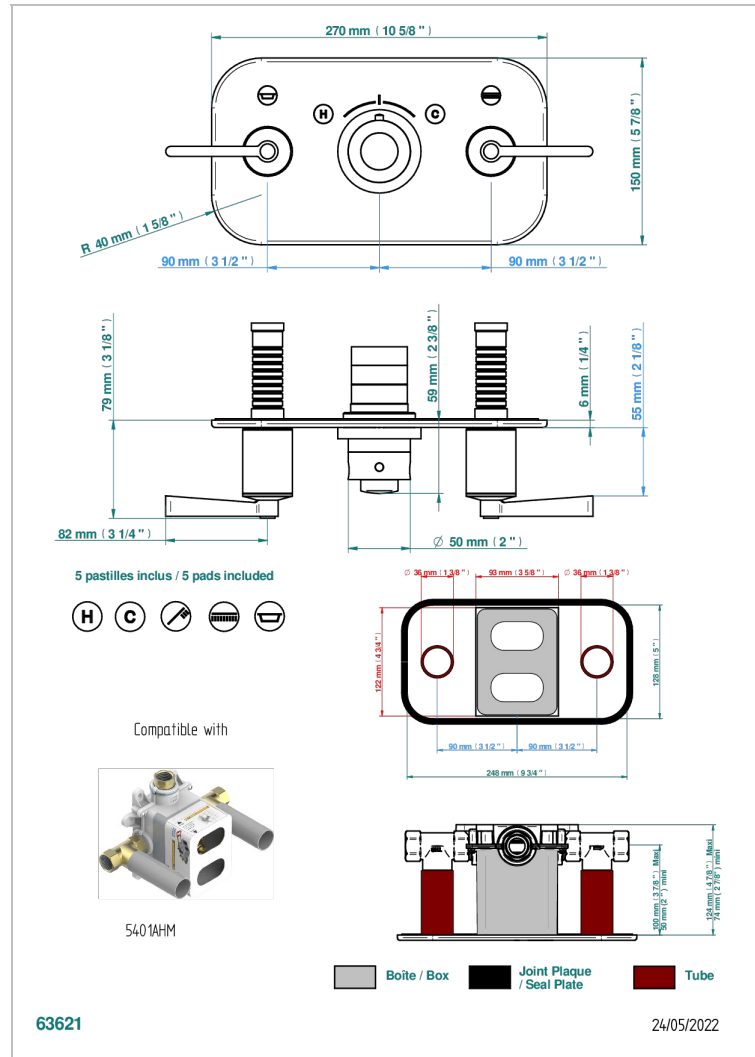

# FAUBOURG PORCELANA BLANCA CON MANETAS

G2J-5401BEH

Trim for thermostatic mixer with 2 valves item to be installed horizontal . to adapt on 5 401AHC or 5 401AHM

## CARACTERÍSTICAS

- Faubourg porcelana blanca con manetas
- Trim for thermostatic mixer with 2 valves item to be installed horizontal . to adapt on 5 401AHC or 5 401AHM